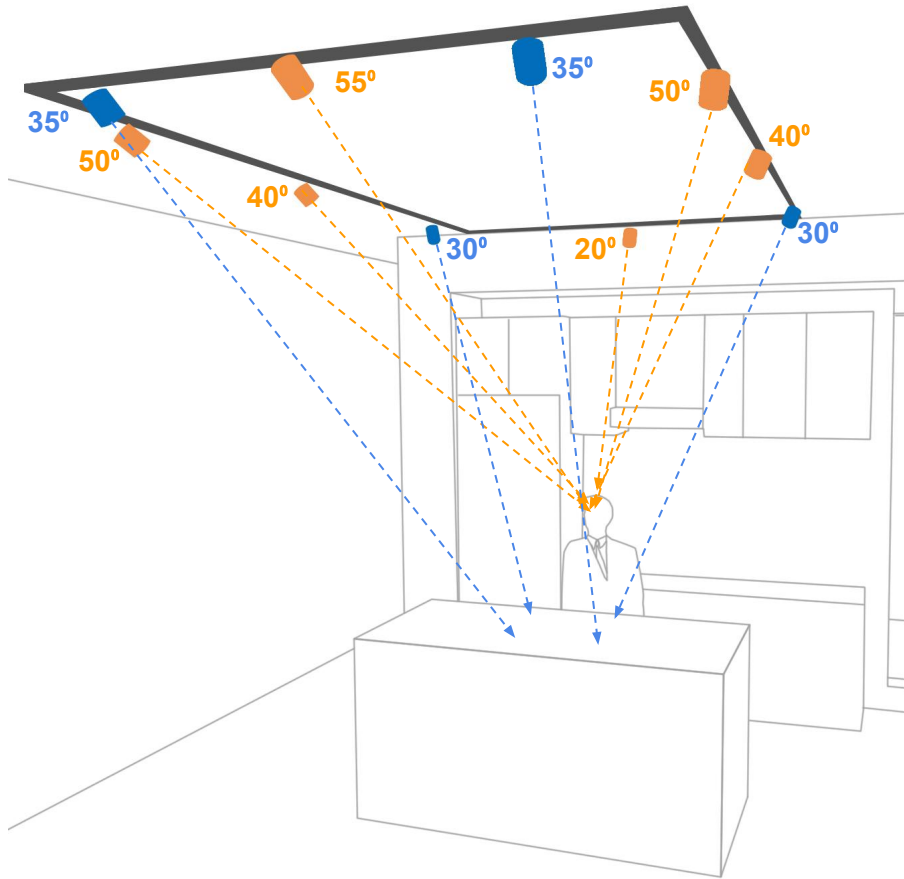

12'(H) x 8'(W) x 12'(D)

KITCHEN

Fiilex

FLX-R-120812-
Kitchen-210223A

SPACE

Usage

Ceiling Height - 12'
Area Used - 8' X 12'
Electrical - 120V AC

LIGHTING LAYOUT

- 1 12 ft TRACK (2x)
8 ft TRACK (2x)
- 2 L-COUPLER (3x)
- 3 LIVE END (1x)
- 4 END CAP (1x)
- 5 Fiilex Wall Controller
- 6 T360 PP (3x)
- 7 T360 PP w/2" Fresnel (7x)

Track Design – 8' x 12' (Rectangle)
Max Power Consumption – 850W
Control – DMX (Fiilex Wall Controller)

SIDE VIEW

Recommended front light tilt angle is between 30 ° - 60 °

LIGHTING BREAKDOWN

Tilt

Rotation 

ILLUMINANCE VALUES

Recommended illuminance at Talent > 120 fc

HEAT MAP