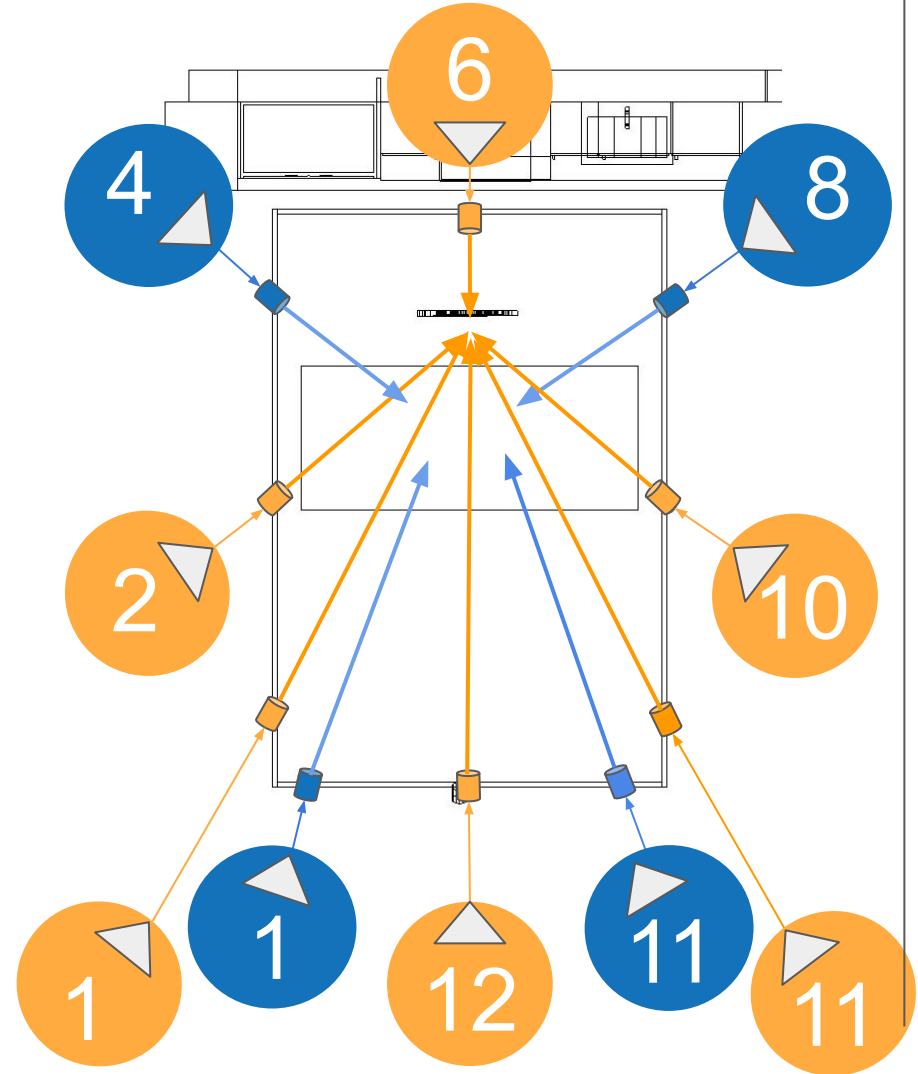

12'(H) x 8'(W) x 12'(D)

KITCHEN

Fiilex

FLX-R-120812-
Kitchen-210223A

SPACE

Usage

Ceiling Height - 12'
Area Used - 8' X 12'
Electrical - 120V AC

LIGHTING LAYOUT

- 1 12 ft TRACK (2x)
8 ft TRACK (2x)
- 2 L-COUPLER (3x)
- 3 LIVE END (1x)
- 4 END CAP (1x)
- 5 Fiilex Wall Controller
- 6 T360 PP (3x)
- 7 T360 PP w/2" Fresnel (7x)

Track Design – 8' x 12' (Rectangle)
Max Power Consumption – 850W
Control – DMX (Fiilex Wall Controller)

SIDE VIEW

Recommended front light tilt angle is between 30 ° - 60 °

LIGHTING BREAKDOWN

Tilt

Rotation 

ILLUMINANCE VALUES

Recommended illuminance at Talent > 120 fc

HEAT MAP

Before

After

ABOUT FILEX T360 PRO PLUS

- Compact Fixture for Any Setting
- Cine-Grade Light Quality
- Tunable CCT to Match Ambient Lighting
- Tunable Hue to Enhance Skin Tone in Video
- Shape and Isolate Light with Barndoors
- Low Installation Cost and Easy to Implement