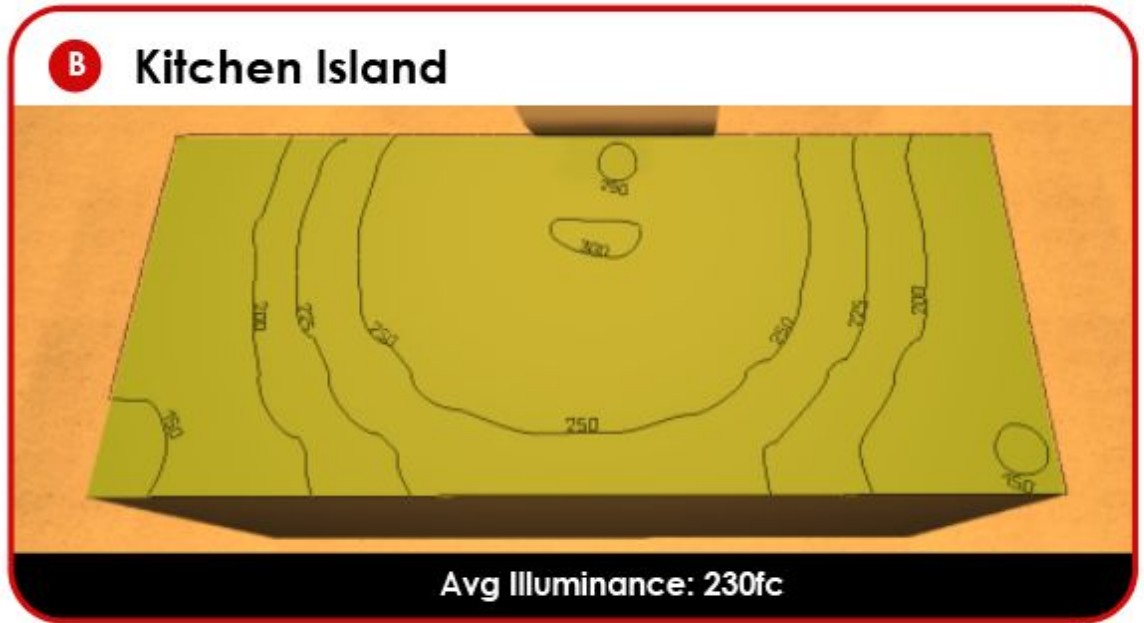

- 1 12 ft TRACK (2x)
8 ft TRACK (2x)
- 2 L-COUPLER (3x)
- 3 LIVE END (1x)
- 4 END CAP (1x)
- 5 Fiilex Wall Controller
- 6 T360 PP (3x)
- 7 T360 PP w/2" Fresnel (7x)

Track Design – 8' x 12' (Rectangle)
Max Power Consumption – 850W
Control – DMX (Fiilex Wall Controller)

SIDE VIEW

Recommended front light tilt angle is between 30 ° - 60 °

LIGHTING BREAKDOWN

Tilt

Rotation 

ILLUMINANCE VALUES

Recommended illuminance at Talent > 120 fc

HEAT MAP

Before

After

ABOUT FILEX T360 PRO PLUS

- Compact Fixture for Any Setting
- Cine-Grade Light Quality
- Tunable CCT to Match Ambient Lighting
- Tunable Hue to Enhance Skin Tone in Video
- Shape and Isolate Light with Barndoors
- Low Installation Cost and Easy to Implement