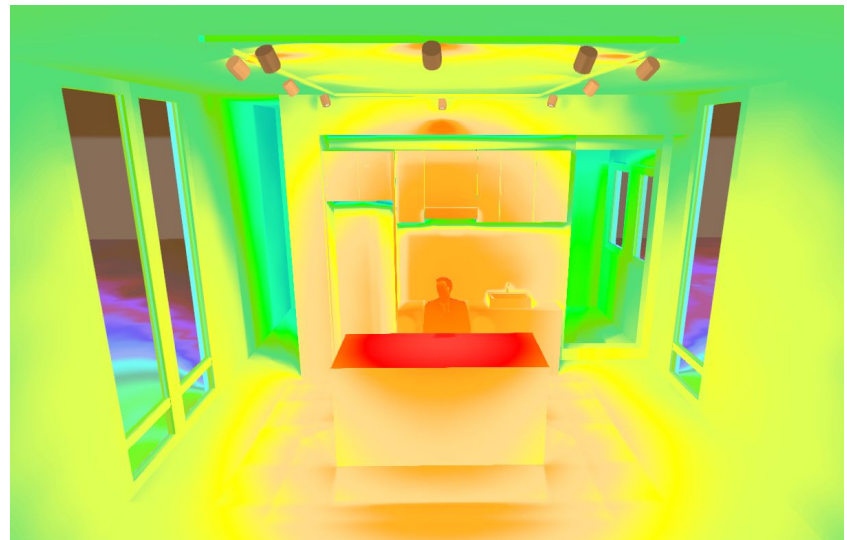

SIDE VIEW

Recommended front light tilt angle is between 30 ° - 60 °

LIGHTING BREAKDOWN

Tilt

Rotation 

ILLUMINANCE VALUES

Recommended illuminance at Talent > 120 fc

HEAT MAP

Before

After

ABOUT FILEX T360 PRO PLUS

- Compact Fixture for Any Setting
- Cine-Grade Light Quality
- Tunable CCT to Match Ambient Lighting
- Tunable Hue to Enhance Skin Tone in Video
- Shape and Isolate Light with Barndoors
- Low Installation Cost and Easy to Implement