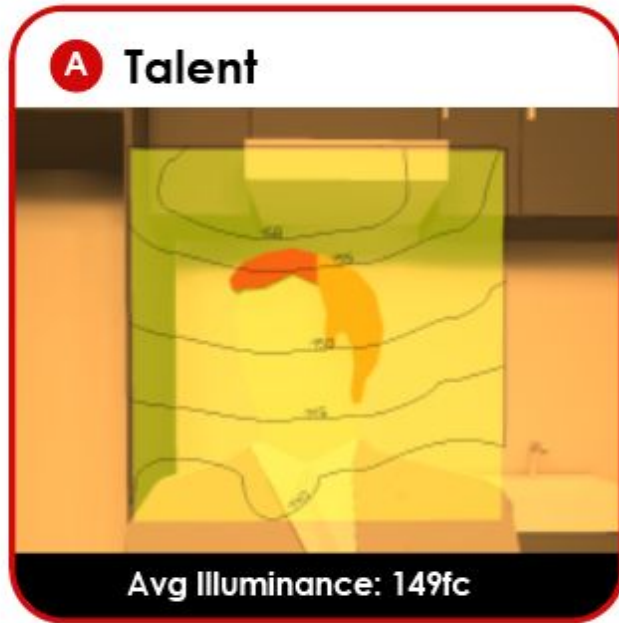

12'(H) x 8'(W) x 12'(D)

KITCHEN

Fiilex

FLX-R-120812-
Kitchen-210223A

SPACE

Usage

Ceiling Height - 12'
Area Used - 8' X 12'
Electrical - 120V AC

LIGHTING LAYOUT

SIDE VIEW

Recommended front light tilt angle is between 30 ° - 60 °

LIGHTING BREAKDOWN

Tilt

Rotation 

ILLUMINANCE VALUES

Recommended illuminance at Talent > 120 fc

HEAT MAP

Before

After

ABOUT FILEX T360 PRO PLUS

- Compact Fixture for Any Setting
- Cine-Grade Light Quality
- Tunable CCT to Match Ambient Lighting
- Tunable Hue to Enhance Skin Tone in Video
- Shape and Isolate Light with Barndoors
- Low Installation Cost and Easy to Implement