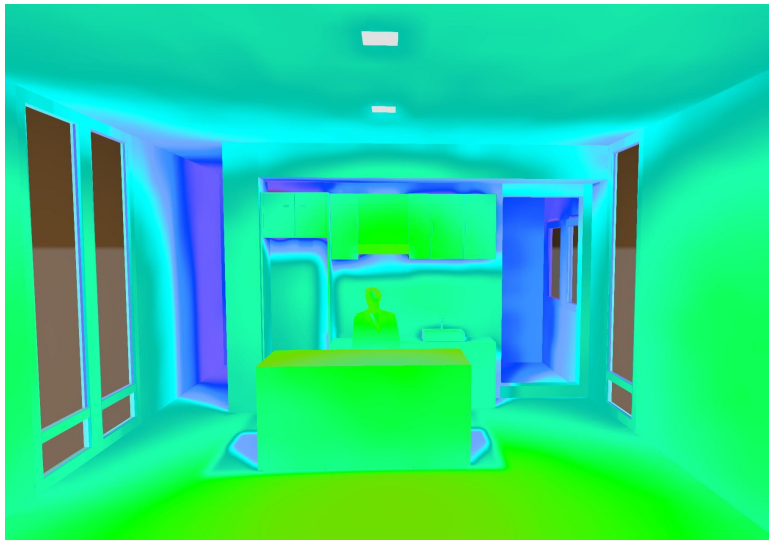

SIDE VIEW

Recommended front light tilt angle is between 30 ° - 60 °

LIGHTING BREAKDOWN

Tilt

Rotation 

ILLUMINANCE VALUES

Recommended illuminance at Talent > 120 fc

HEAT MAP

Before

After

ABOUT FILEX T360 PRO PLUS

- Compact Fixture for Any Setting
- Cine-Grade Light Quality
- Tunable CCT to Match Ambient Lighting
- Tunable Hue to Enhance Skin Tone in Video
- Shape and Isolate Light with Barndoors
- Low Installation Cost and Easy to Implement