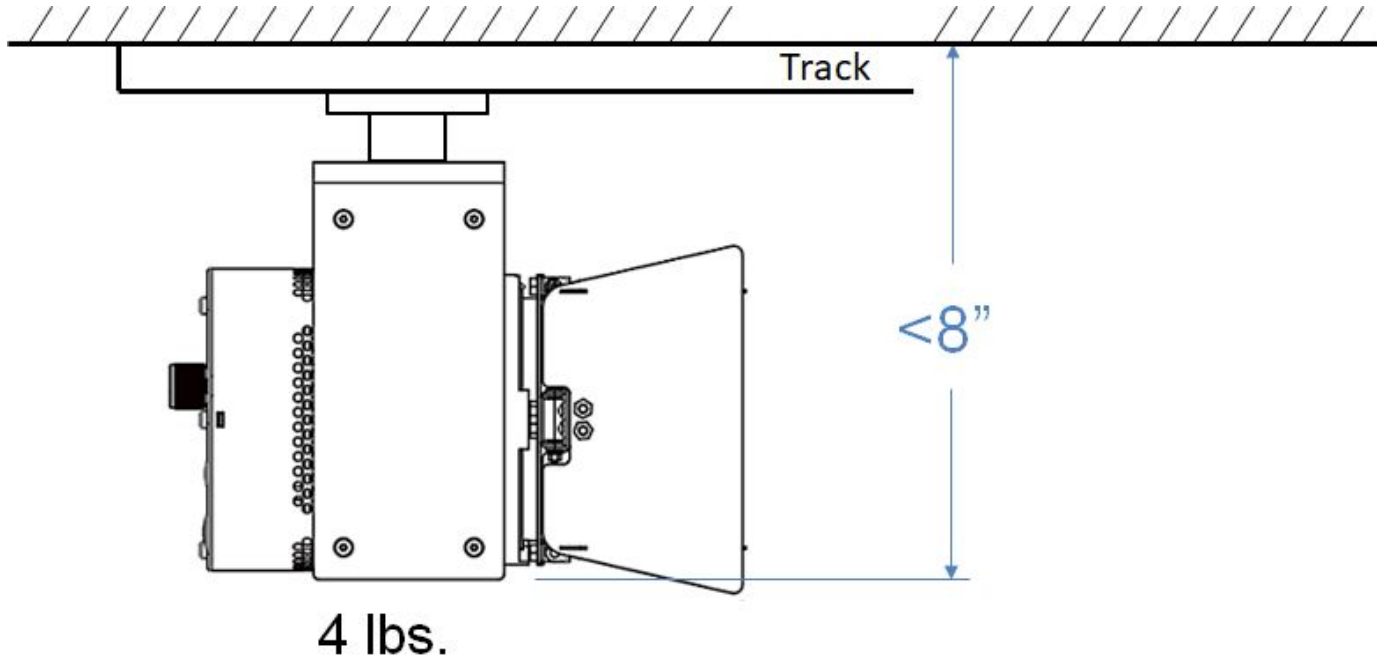

ABOUT FILEX T360 PRO PLUS

- Compact Fixture for Any Setting
- Cine-Grade Light Quality
- Tunable CCT to Match Ambient Lighting
- Tunable Hue to Enhance Skin Tone in Video
- Shape and Isolate Light with Barndoors
- Low Installation Cost and Easy to Implement