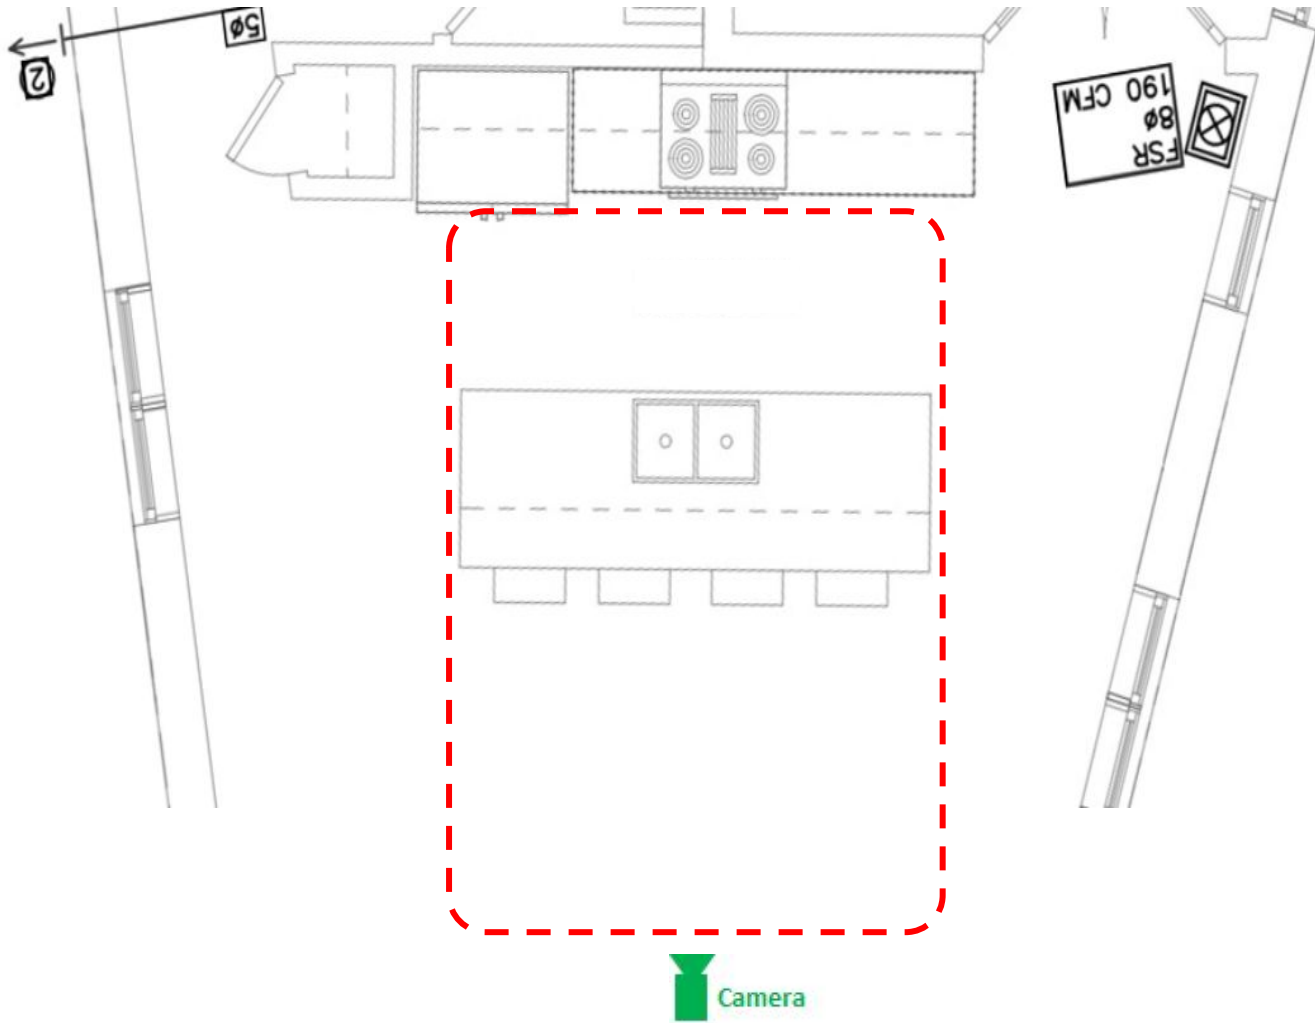

12'(H) x 8'(W) x 12'(D)

KITCHEN

Fiilex

FLX-R-120812-
Kitchen-210223A

SPACE

Usage

Ceiling Height - 12'
Area Used - 8' X 12'
Electrical - 120V AC

LIGHTING LAYOUT

- 1 12 ft TRACK (2x)
8 ft TRACK (2x)
- 2 L-COUPLER (3x)
- 3 LIVE END (1x)
- 4 END CAP (1x)
- 5 Fiilex Wall Controller
- 6 T360 PP (3x)
- 7 T360 PP w/2" Fresnel (7x)

Track Design – 8' x 12' (Rectangle)
Max Power Consumption – 850W
Control – DMX (Fiilex Wall Controller)

SIDE VIEW

Recommended front light tilt angle is between 30 ° - 60 °

LIGHTING BREAKDOWN

Tilt

Rotation 

ILLUMINANCE VALUES

Recommended illuminance at Talent > 120 fc

HEAT MAP