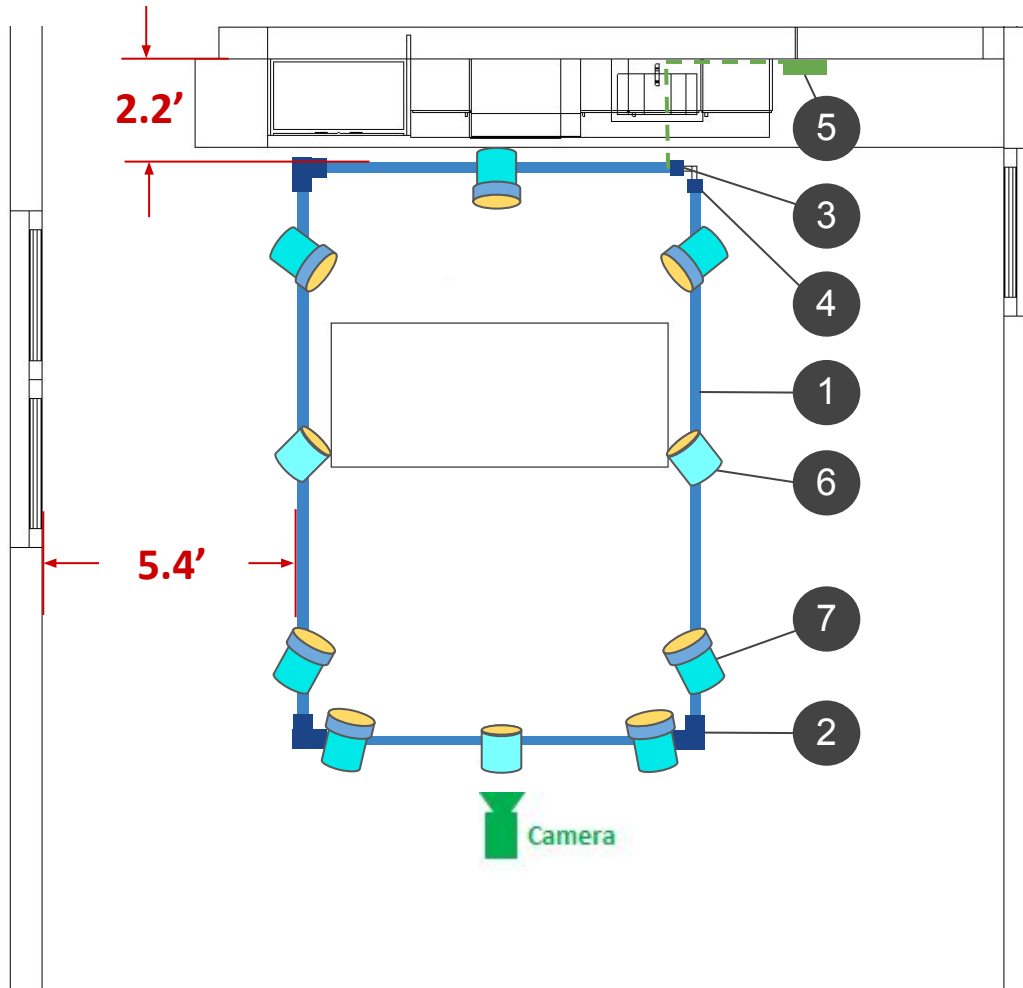

12'(H) x 8'(W) x 12'(D)

KITCHEN

Fiilex

FLX-R-120812-
Kitchen-210223A

SPACE

Usage

Ceiling Height - 12'
Area Used - 8' X 12'
Electrical - 120V AC

LIGHTING LAYOUT

- 1 12 ft TRACK (2x)
8 ft TRACK (2x)
- 2 L-COUPLER (3x)
- 3 LIVE END (1x)
- 4 END CAP (1x)
- 5 Fiilex Wall Controller
- 6 T360 PP (3x)
- 7 T360 PP w/2" Fresnel (7x)

Track Design – 8' x 12' (Rectangle)
Max Power Consumption – 850W
Control – DMX (Fiilex Wall Controller)

SIDE VIEW

Recommended front light tilt angle is between 30 ° - 60 °

LIGHTING BREAKDOWN

Tilt

Rotation 

ILLUMINANCE VALUES

Recommended illuminance at Talent > 120 fc

HEAT MAP