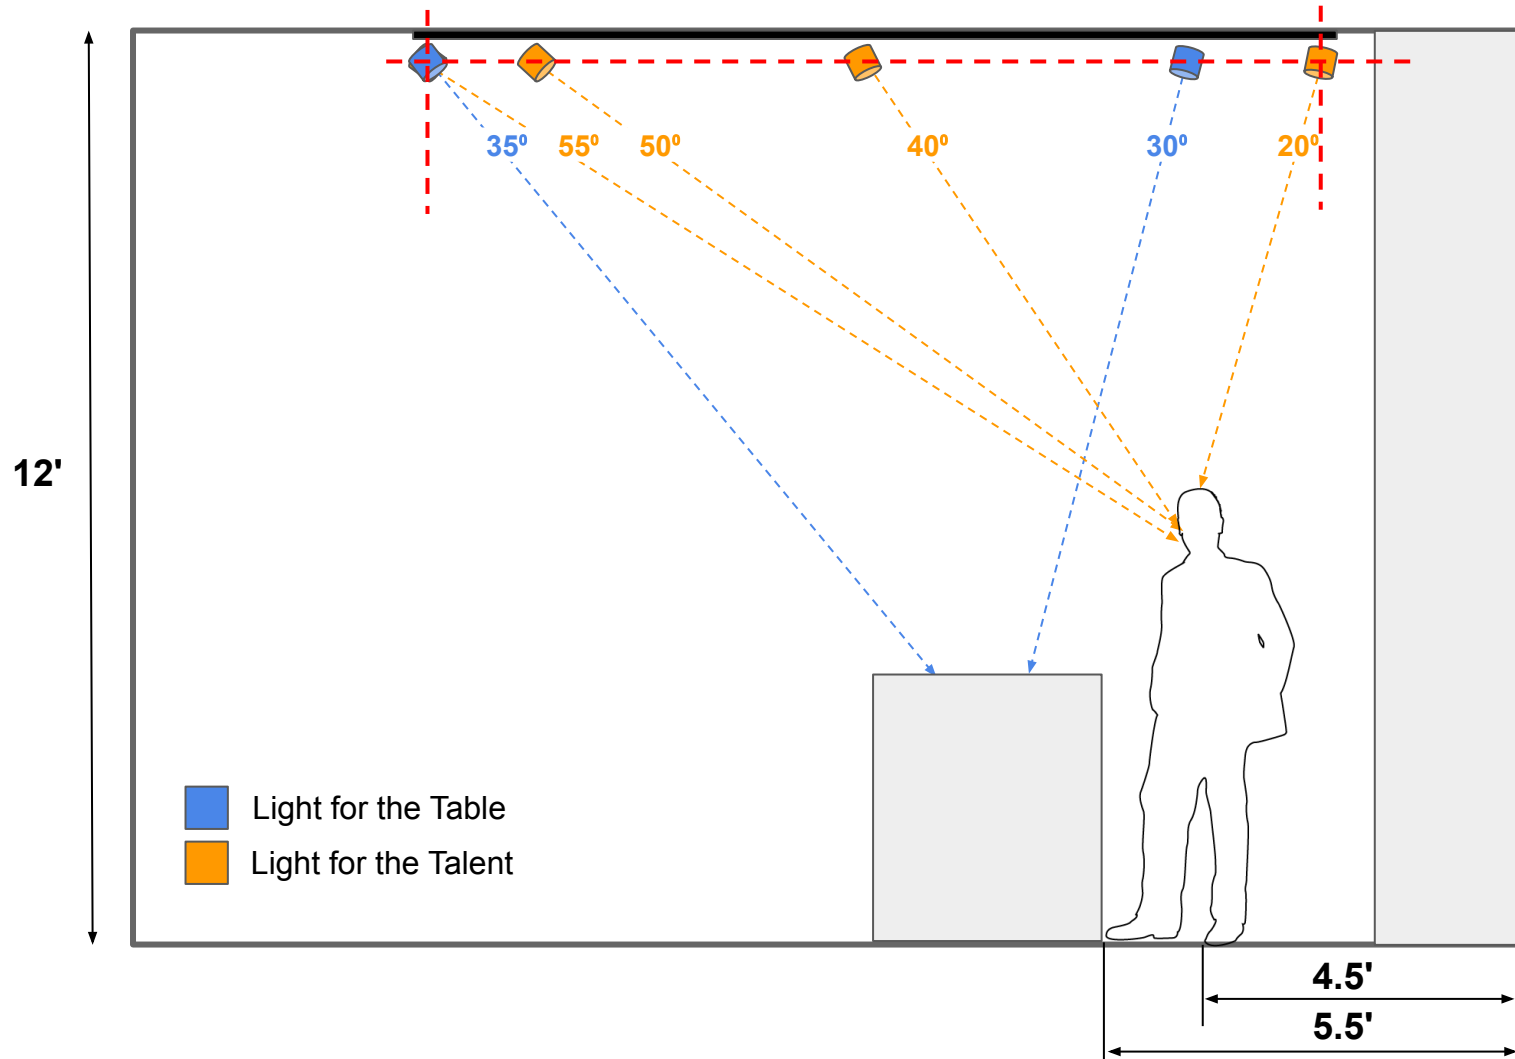

12'(H) x 8'(W) x 12'(D)

KITCHEN

Fiilex

FLX-R-120812-
Kitchen-210223A

SPACE

Usage

Ceiling Height - 12'
Area Used - 8' X 12'
Electrical - 120V AC

LIGHTING LAYOUT

- 1 12 ft TRACK (2x)
8 ft TRACK (2x)
- 2 L-COUPLER (3x)
- 3 LIVE END (1x)
- 4 END CAP (1x)
- 5 Fiilex Wall Controller
- 6 T360 PP (3x)
- 7 T360 PP w/2" Fresnel (7x)

Track Design – 8' x 12' (Rectangle)
Max Power Consumption – 850W
Control – DMX (Fiilex Wall Controller)

SIDE VIEW

Recommended front light tilt angle is between 30 ° - 60 °

LIGHTING BREAKDOWN

Tilt

Rotation 

ILLUMINANCE VALUES

Recommended illuminance at Talent > 120 fc

HEAT MAP