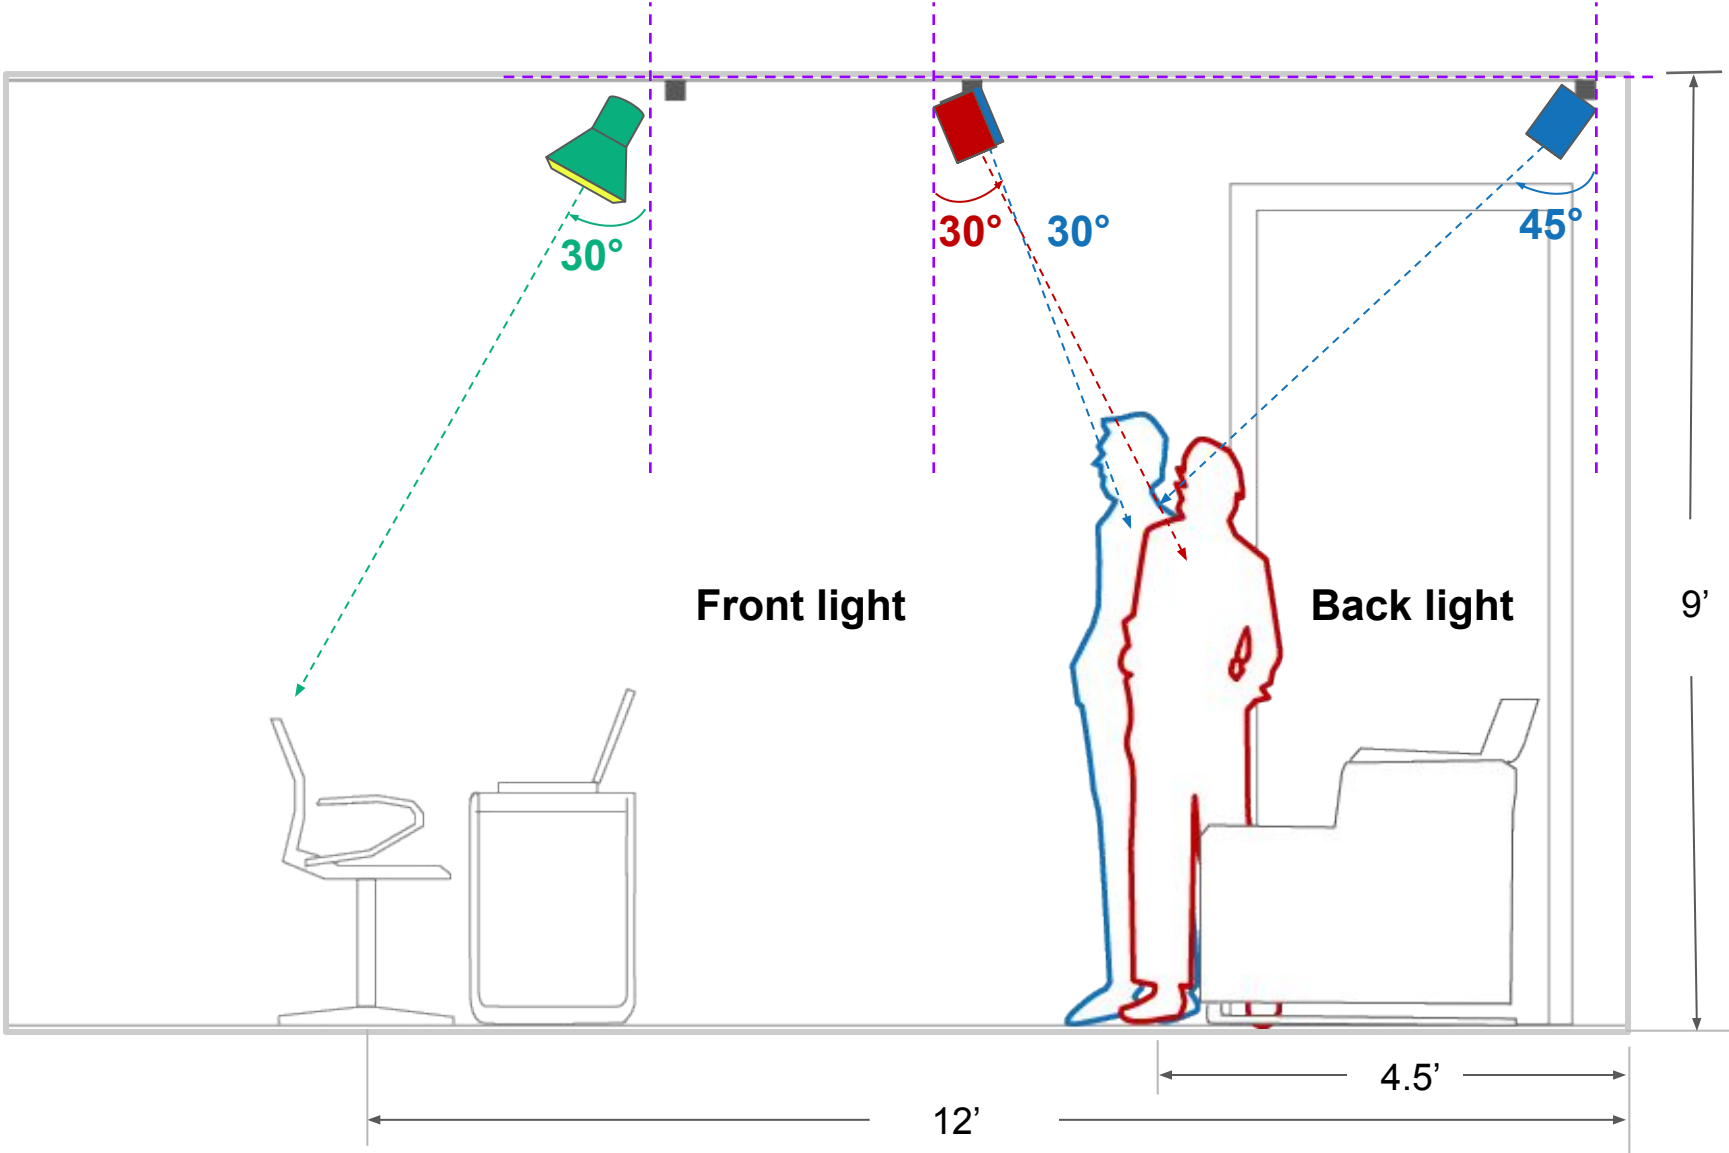

SIDE VIEW 2 - "Two talents"