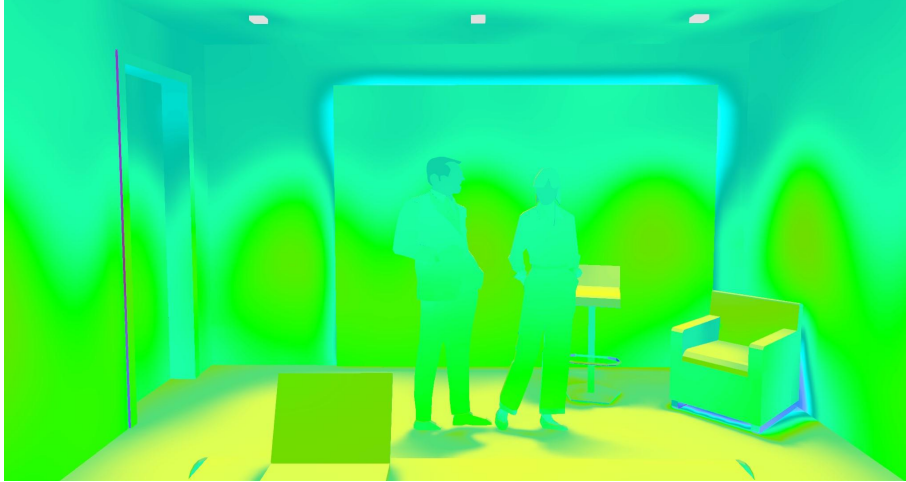

HEAT MAP 2 - "Two talents"

Before

After