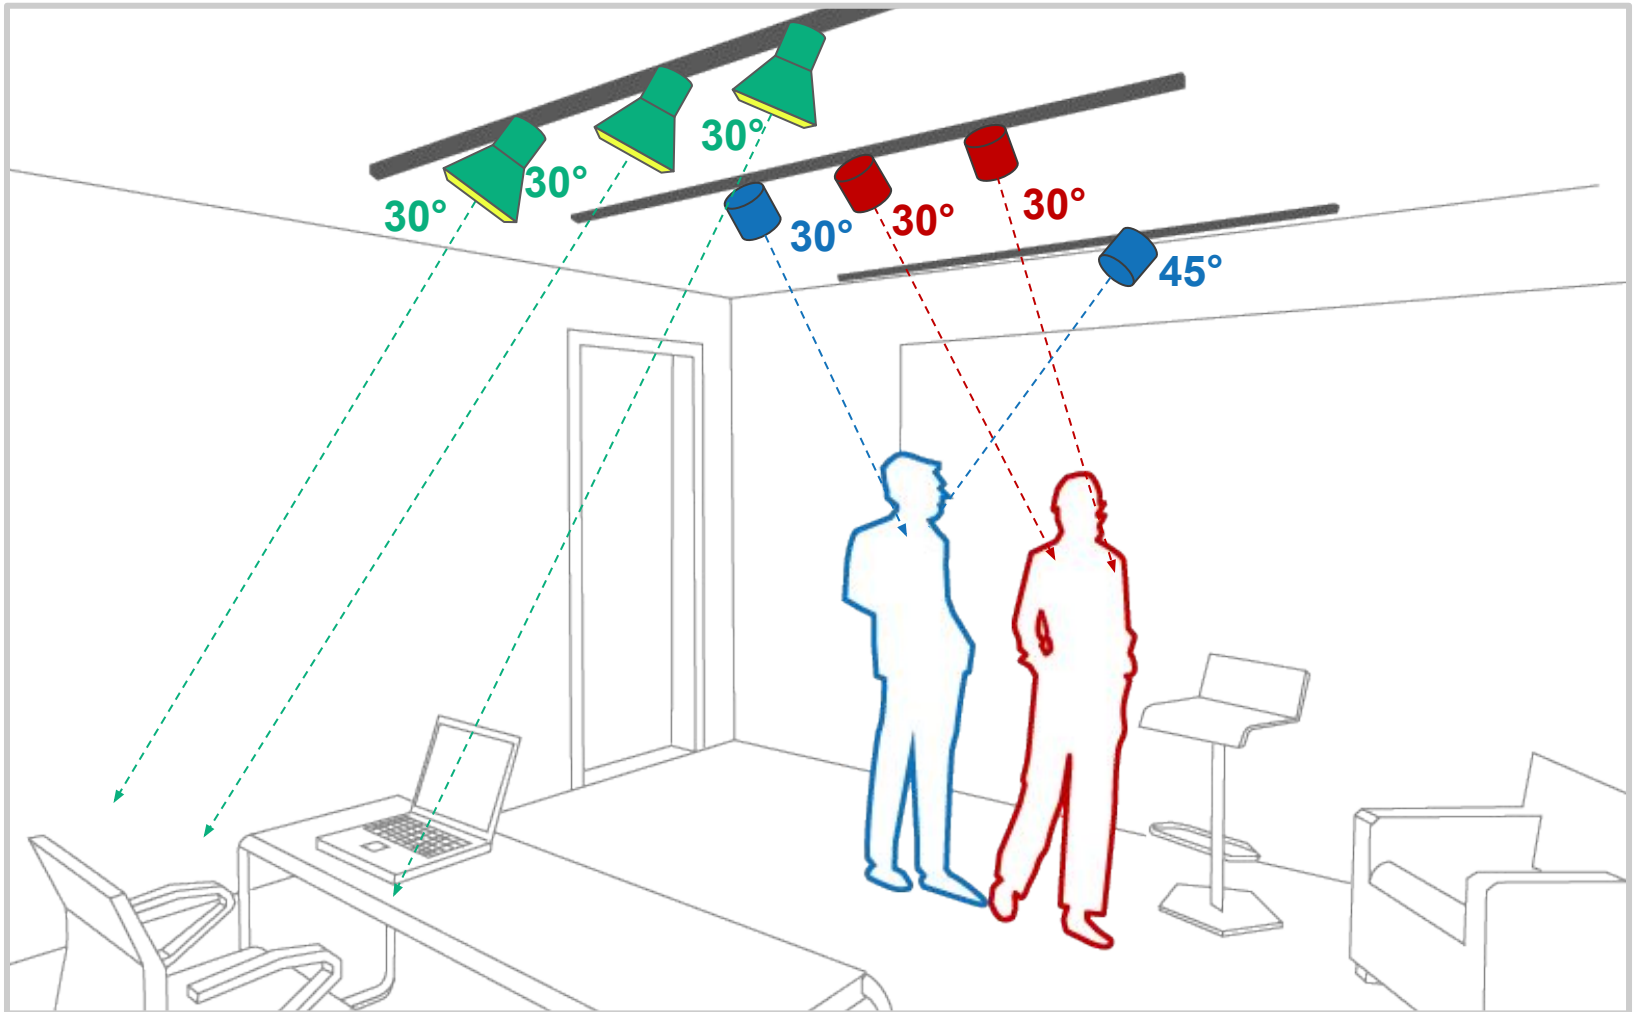

# LIGHTING BREAKDOWN 2 - “Two talents”

Recommended light tilt angle is 30 - 45°