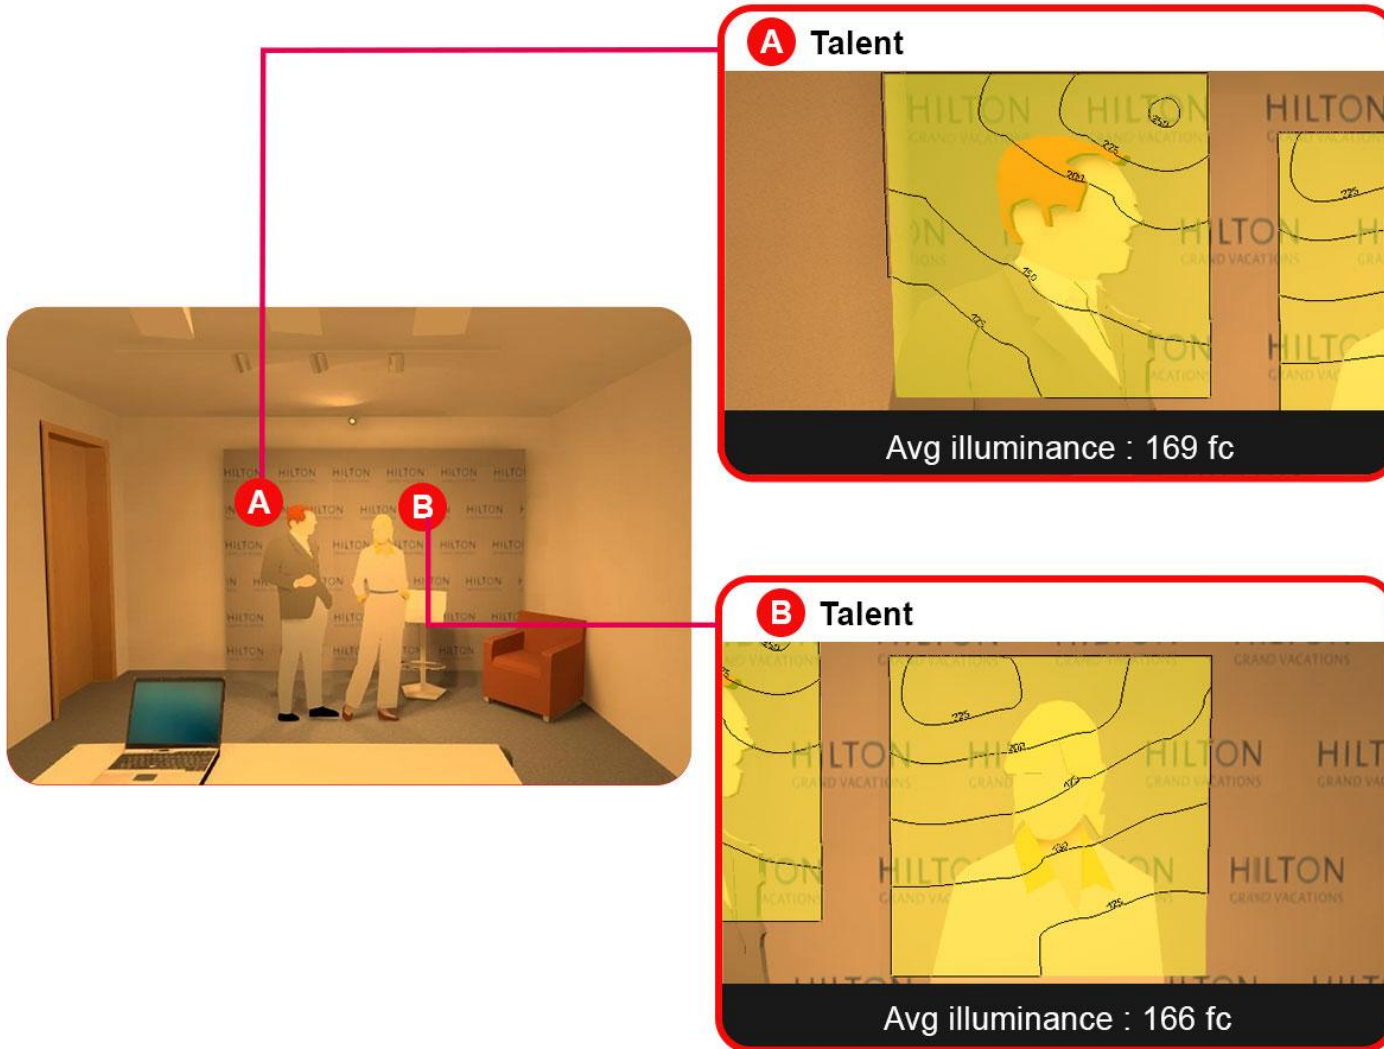

ILLUMINANCE VALUES 1 - “One talent”

Recommended illuminance at speaker > 150 fc