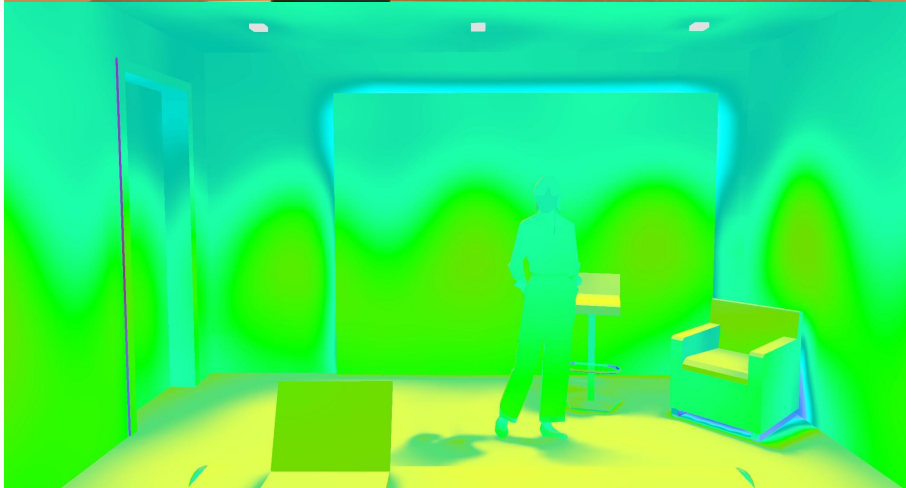

HEAT MAP 1 - "One talent"

Before

After