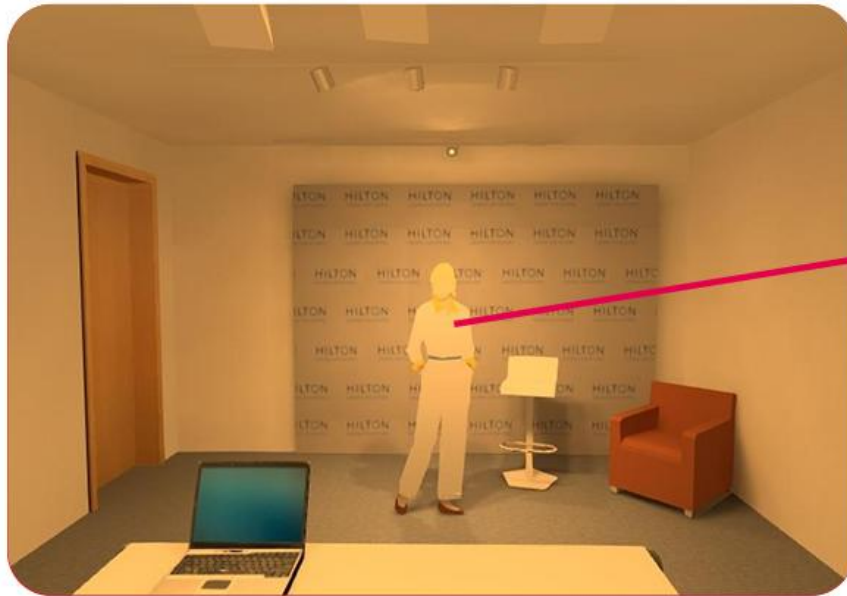

ILLUMINANCE VALUES 1 - “ One talent”

Recommended illuminance at speaker > 150 fc