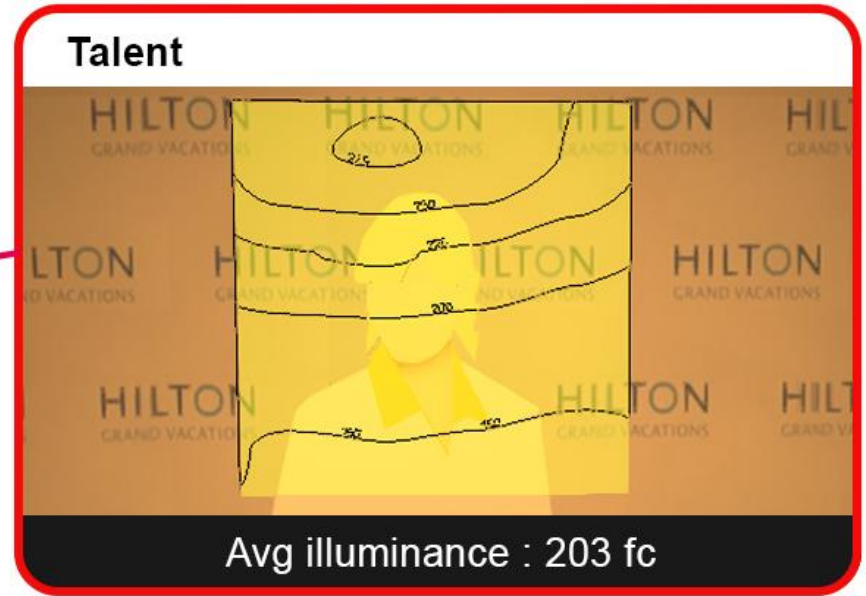

ILLUMINANCE VALUES 1 - “ One talent”

Recommended illuminance at speaker > 150 fc