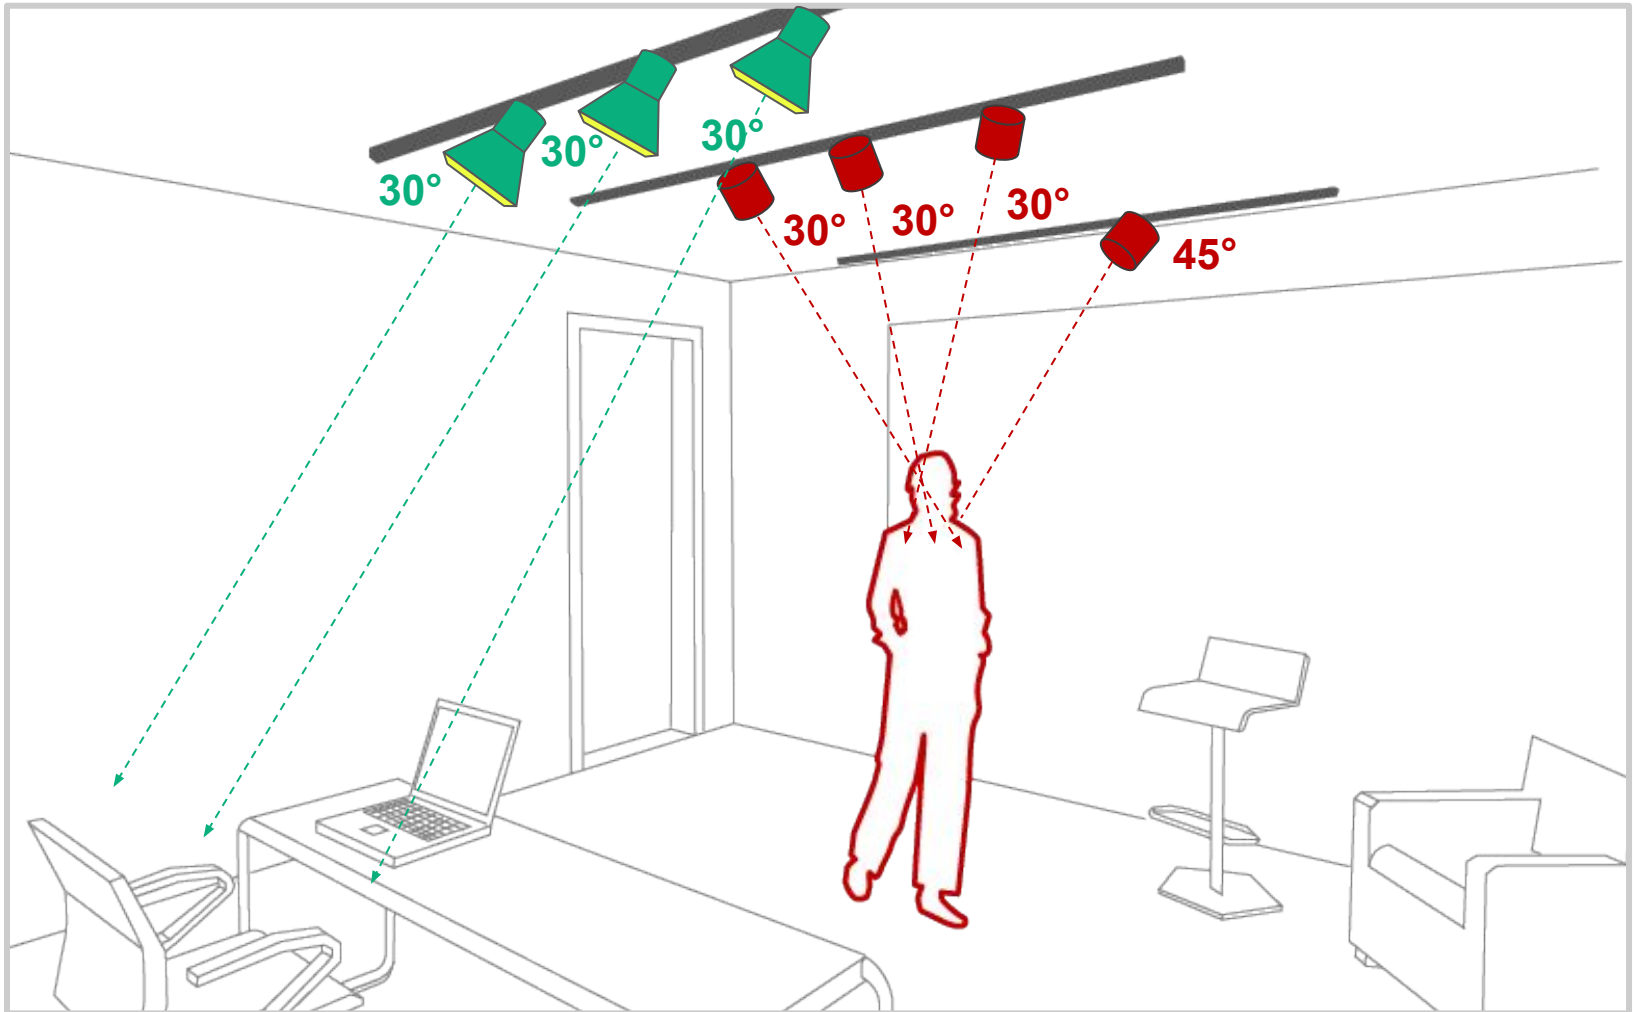

## Usage

Ceiling Height - 9'

Area Used - 8' X 12'

Electrical - 120V AC

# LIGHTING BREAKDOWN 1 - “One talent”

Recommended light tilt angle is 30 - 45°