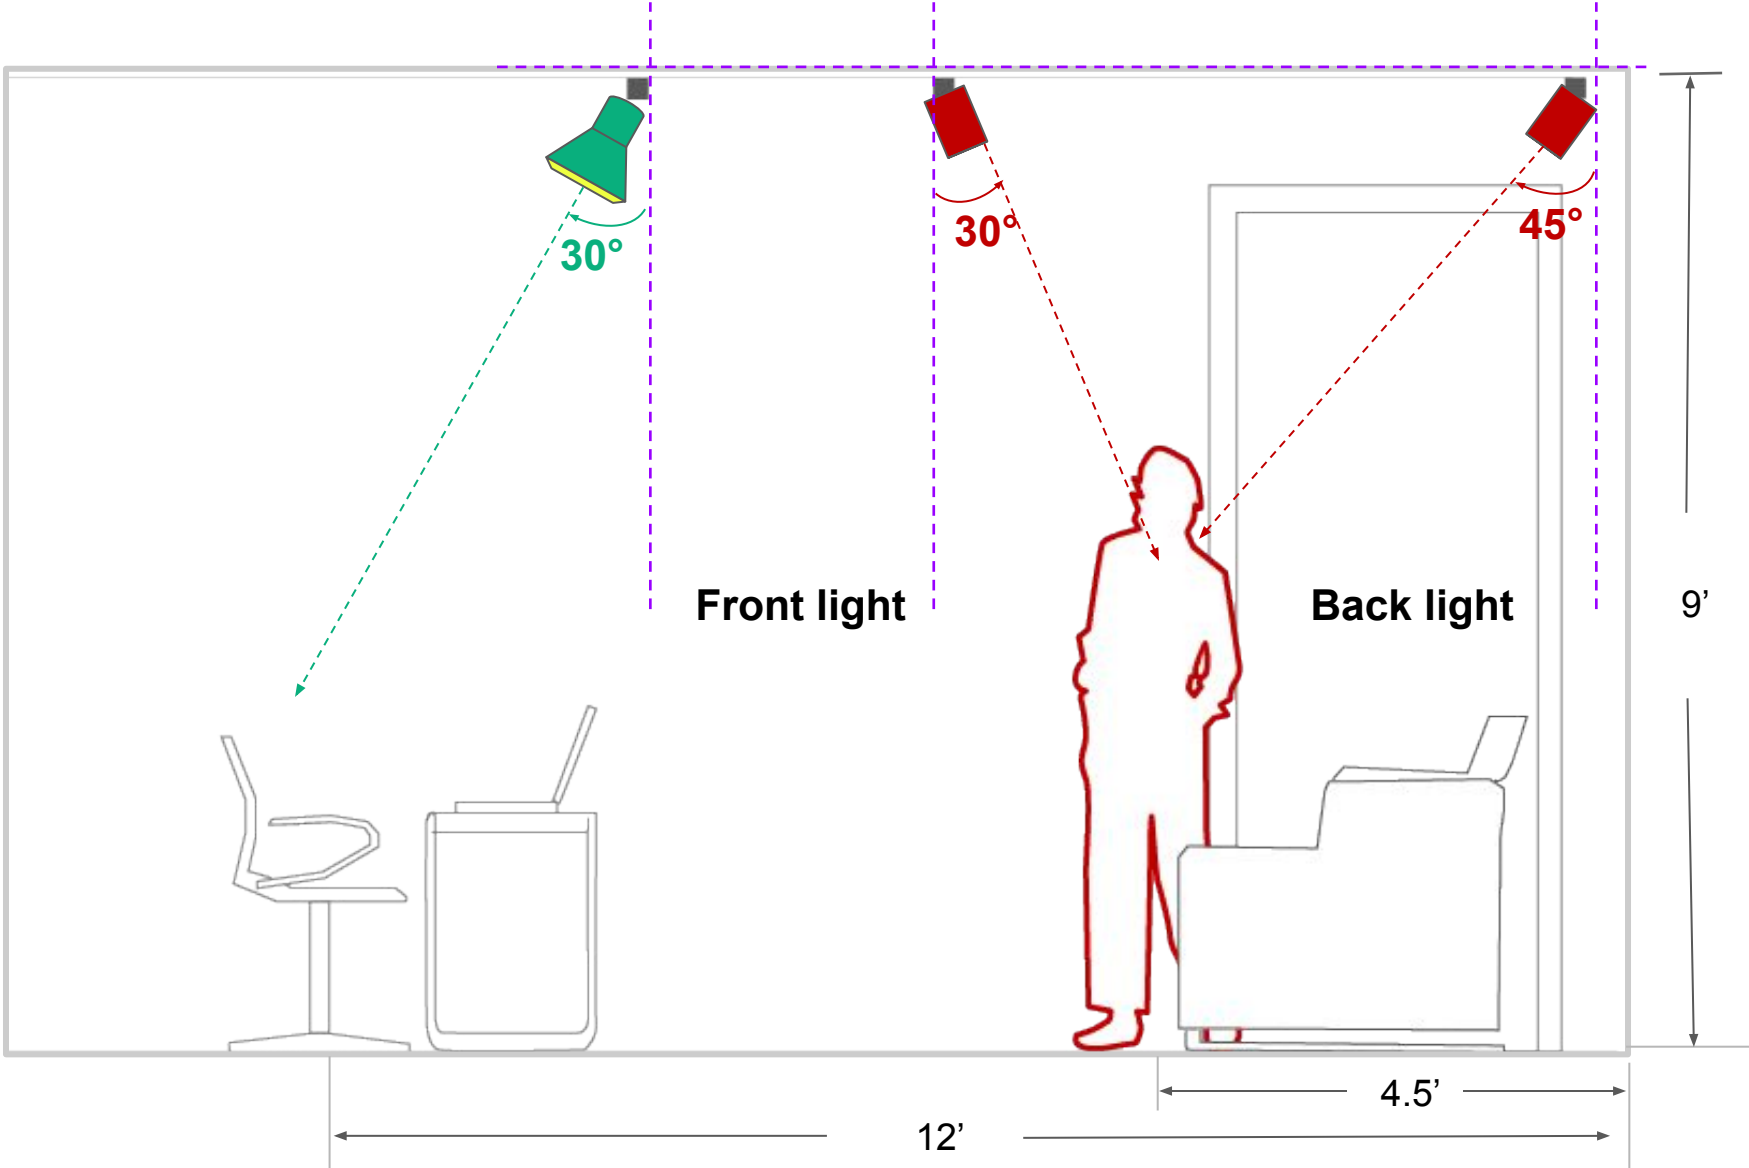

SIDE VIEW 1 - "One talent"