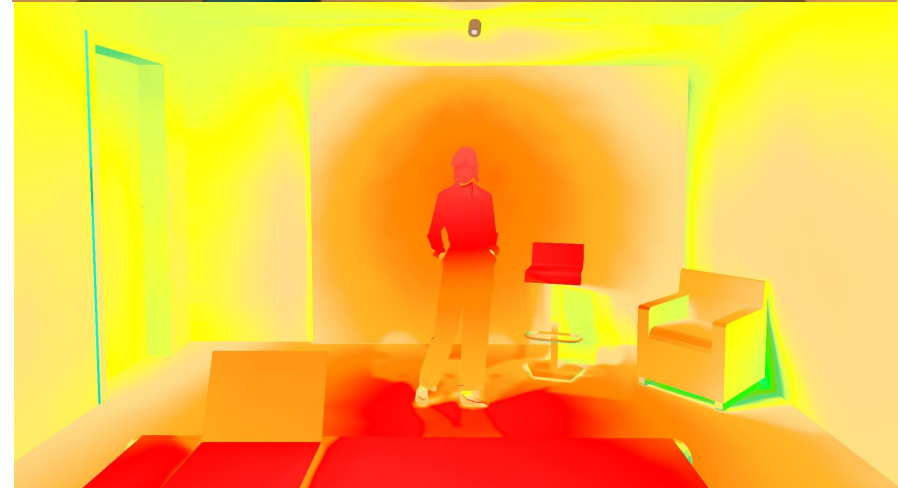

HEAT MAP 1 - "One talent"

Before

After