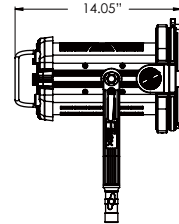

Values in this table are typical.

*CRI_{Ra} is the averaged result of R1 to R8; CRI_{Ext} is the averaged value of R1 to R15.

BEAM PROFILE

Q8 Travel

Industry Standard

X180402A

SPECIFICATIONS

Fresnel Size	8"
Beam Angle	12°-60°
CCT Range	2800-6500K Continuous Tuning
Hue Control	± 0.25 Green/Magenta
CRI	97 Typical
Dimming	100% - 0% (Cut off @ 0.1%)
LED	(One) 300W DiCon Dense Matrix LED
Input Power	DC 48V-54V
Power Consumption	340W Max AC 300W Max DC
Power Adapter	AC Input: 100-240V AC, 50~60Hz DC Output: 48V
DC Power Port	XLR-3P
DMX Port	Two XLR-5P Ports and Two RJ45 Ports (3 Channels: Dimming, CCT, & Hue)
USB 5V	Yes
Weight	Fixture: 16.2 lbs / 7.35kg (Includes Yoke) Power Adapter: 5.7 lbs/2.6kg
Size	L 14.1" x W 12.3" x H 17.2" / L 357mm x W 312mm x H 438mm
Mount Type	Baby Stud 5/8" Female (16mm) and Junior Stud 1-1/8" Male (28mm)
IP Rating	IP-24 (Water-Resistant)
Thermal Design	Advanced Vapor Cooling System (Fan Cooled)
Operating Temperature	32 - 104°F / 0 - 40° C