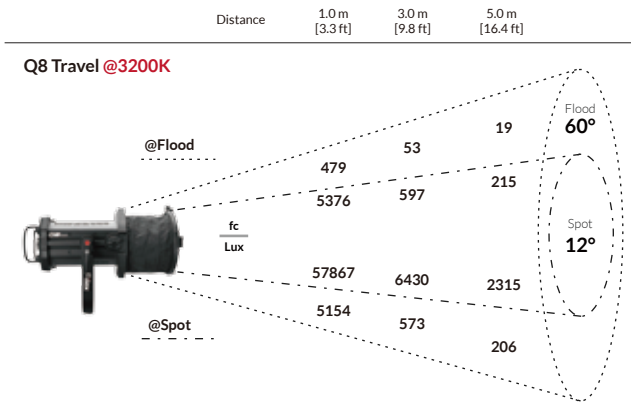

PHOTOMETRIC DATA

OPTIONAL ACCESSORIES & KITS