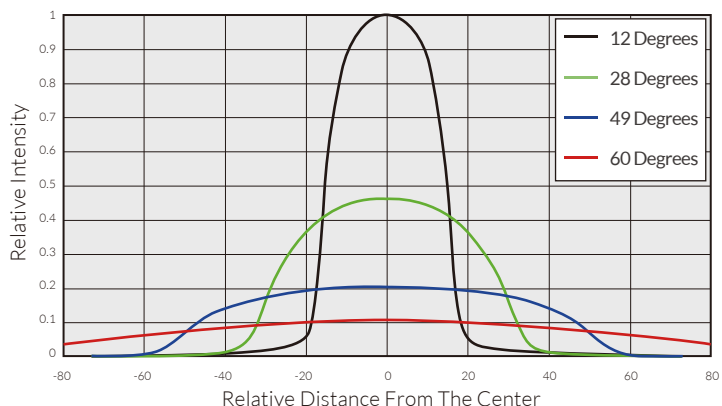

With 48V DC battery compatibility and a weight of only 16 pounds, the Fiilex Q8 Travel is a great LED lighting fixture for on-location use.

FEATURES

- 340W power draw
- Unmatched focus/flood range of 12-60°
- Smooth dimming down to 0%
- Flicker free at any frame rate
- IP-24 Rating (water-resistant)
- Tunable CCT (2800-6500K)
- Hue control (±0.25 green/magenta)
- High CRI at any color temperature, 97 typical.
- Broadband full-spectrum LED source
- Designed in USA. Assembled in USA/Taiwan

Values in this table are typical.

*CRI_{Ra} is the averaged result of R1 to R8; CRI_{Ext} is the averaged value of R1 to R15.

BEAM PROFILE

Q8 Travel

Industry Standard

X180402A

SPECIFICATIONS

Fresnel Size	8"
Beam Angle	12°-60°
CCT Range	2800-6500K Continuous Tuning
Hue Control	± 0.25 Green/Magenta
CRI	97 Typical
Dimming	100% - 0% (Cut off @ 0.1%)
LED	(One) 300W DiCon Dense Matrix LED
Input Power	DC 48V-54V
Power Consumption	340W Max AC 300W Max DC
Power Adapter	AC Input: 100-240V AC, 50~60Hz DC Output: 48V
DC Power Port	XLR-3P
DMX Port	Two XLR-5P Ports and Two RJ45 Ports (3 Channels: Dimming, CCT, & Hue)
USB 5V	Yes
Weight	Fixture: 16.2 lbs / 7.35kg (Includes Yoke) Power Adapter: 5.7 lbs/2.6kg
Size	L 14.1" x W 12.3" x H 17.2" / L 357mm x W 312mm x H 438mm
Mount Type	Baby Stud 5/8" Female (16mm) and Junior Stud 1-1/8" Male (28mm)
IP Rating	IP-24 (Water-Resistant)
Thermal Design	Advanced Vapor Cooling System (Fan Cooled)
Operating Temperature	32 - 104°F / 0 - 40° C