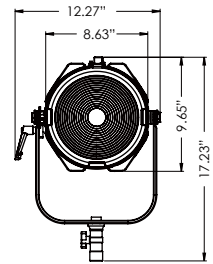

Values in this table are typical.

*CRI_{Ra} is the averaged result of R1 to R8; CRI_{Ext} is the averaged value of R1 to R15.

BEAM PROFILE

Q8 Travel

Industry Standard

X180402A

SPECIFICATIONS

Fresnel Size	8"
Beam Angle	12°-60°
CCT Range	2800-6500K Continuous Tuning
Hue Control	± 0.25 Green/Magenta
CRI	97 Typical
Dimming	100% - 0% (Cut off @ 0.1%)
LED	(One) 300W DiCon Dense Matrix LED
Input Power	DC 48V-54V
Power Consumption	340W Max AC 300W Max DC
Power Adapter	AC Input: 100-240V AC, 50~60Hz DC Output: 48V
DC Power Port	XLR-3P
DMX Port	Two XLR-5P Ports and Two RJ45 Ports (3 Channels: Dimming, CCT, & Hue)
USB 5V	Yes
Weight	Fixture: 16.2 lbs / 7.35kg (Includes Yoke) Power Adapter: 5.7 lbs/2.6kg
Size	L 14.1" x W 12.3" x H 17.2" / L 357mm x W 312mm x H 438mm
Mount Type	Baby Stud 5/8" Female (16mm) and Junior Stud 1-1/8" Male (28mm)
IP Rating	IP-24 (Water-Resistant)
Thermal Design	Advanced Vapor Cooling System (Fan Cooled)
Operating Temperature	32 - 104°F / 0 - 40° C

PHOTOMETRIC DATA

OPTIONAL ACCESSORIES & KITS

Size IV Barn Door

Q8 Gel Holder

Q8 Speed Ring

Softbox

H181 Kit
1x Q8 Travel

X381 Kit
1x Q8 Travel
2x P360 Pro Plus