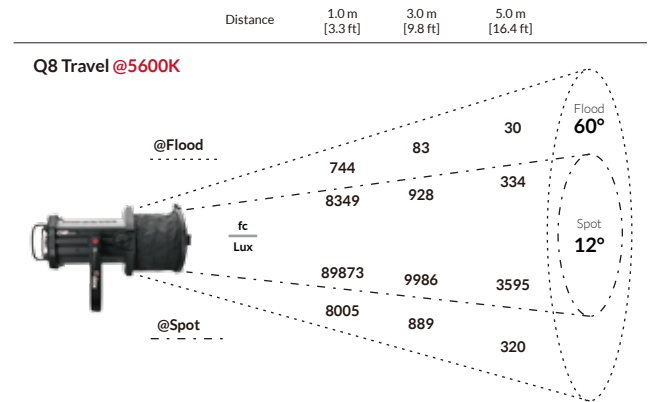

PHOTOMETRIC DATA

OPTIONAL ACCESSORIES & KITS