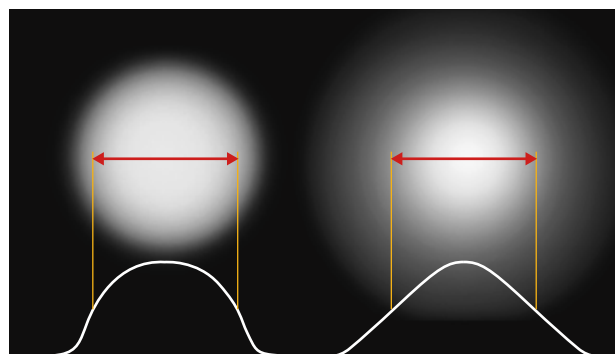

With 48V DC battery compatibility and a weight of only 16 pounds, the Fiilex Q8 Travel is a great LED lighting fixture for on-location use.

FEATURES

- 340W power draw
- Unmatched focus/flood range of 12-60°
- Smooth dimming down to 0%
- Flicker free at any frame rate
- IP-24 Rating (water-resistant)
- Tunable CCT (2800-6500K)
- Hue control (±0.25 green/magenta)
- High CRI at any color temperature, 97 typical.
- Broadband full-spectrum LED source
- Designed in USA. Assembled in USA/Taiwan

Values in this table are typical.

*CRI_{Ra} is the averaged result of R1 to R8; CRI_{Ext} is the averaged value of R1 to R15.

BEAM PROFILE

Q8 Travel

Industry Standard

X180402A

SPECIFICATIONS

Fresnel Size	8"
Beam Angle	12°-60°
CCT Range	2800-6500K Continuous Tuning
Hue Control	± 0.25 Green/Magenta
CRI	97 Typical
Dimming	100% - 0% (Cut off @ 0.1%)
LED	(One) 300W DiCon Dense Matrix LED
Input Power	DC 48V-54V
Power Consumption	340W Max AC 300W Max DC
Power Adapter	AC Input: 100-240V AC, 50~60Hz DC Output: 48V
DC Power Port	XLR-3P
DMX Port	Two XLR-5P Ports and Two RJ45 Ports (3 Channels: Dimming, CCT, & Hue)
USB 5V	Yes
Weight	Fixture: 16.2 lbs / 7.35kg (Includes Yoke) Power Adapter: 5.7 lbs/2.6kg
Size	L 14.1" x W 12.3" x H 17.2" / L 357mm x W 312mm x H 438mm
Mount Type	Baby Stud 5/8" Female (16mm) and Junior Stud 1-1/8" Male (28mm)
IP Rating	IP-24 (Water-Resistant)
Thermal Design	Advanced Vapor Cooling System (Fan Cooled)
Operating Temperature	32 - 104°F / 0 - 40° C