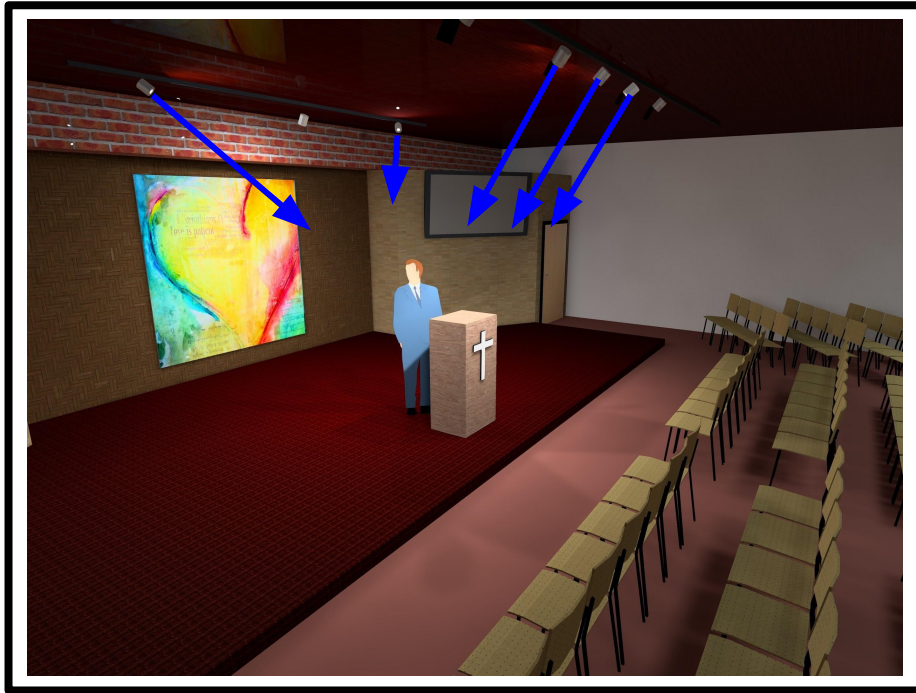

TILT ANGLES

Recommended tilt angle between 30° - 60°