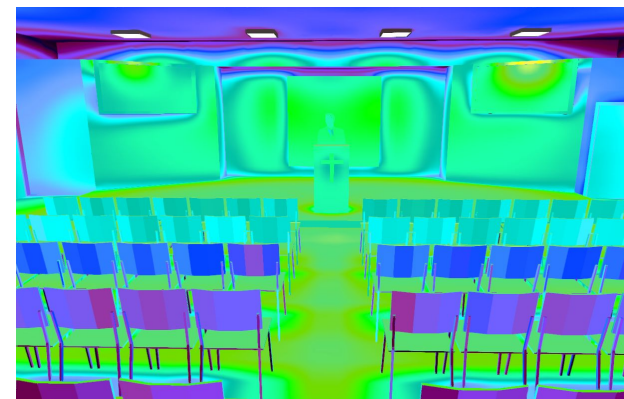

# HEAT MAP

Before

After

Spill Control (Barndoor)

Center speaker at the pulpit is lit up with the Fiilex T360 Track System