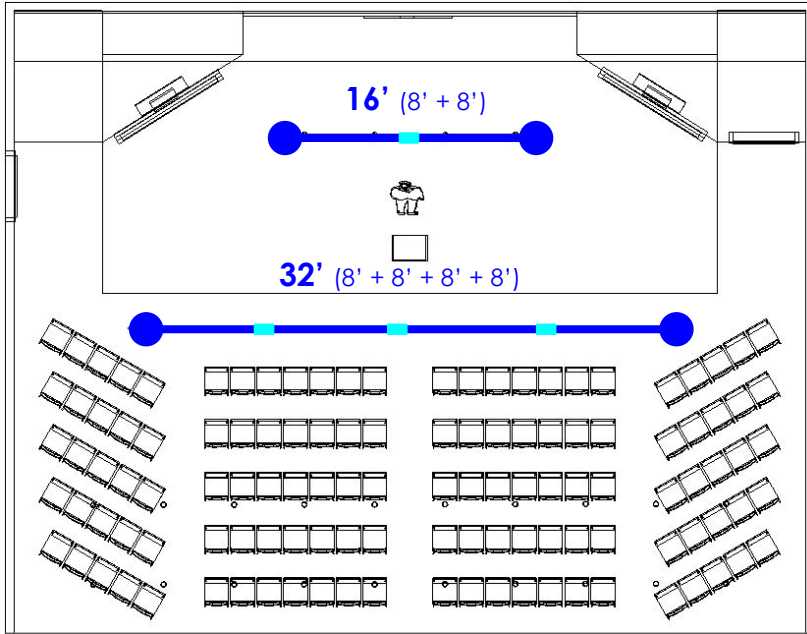

Track Layout & Wiring

Circuit	Electrical Values
Blue	680W / 5.8A

DMX Path	No. of Fixtures
1	8

Filex

1689 REGATTA BLVD, RICHMOND, CA 94804
(510) 620-5000 FAX: (510) 620-4100

PROJECT
Small Stage

DATE: 11/19/2018

Sheet 2 of 2