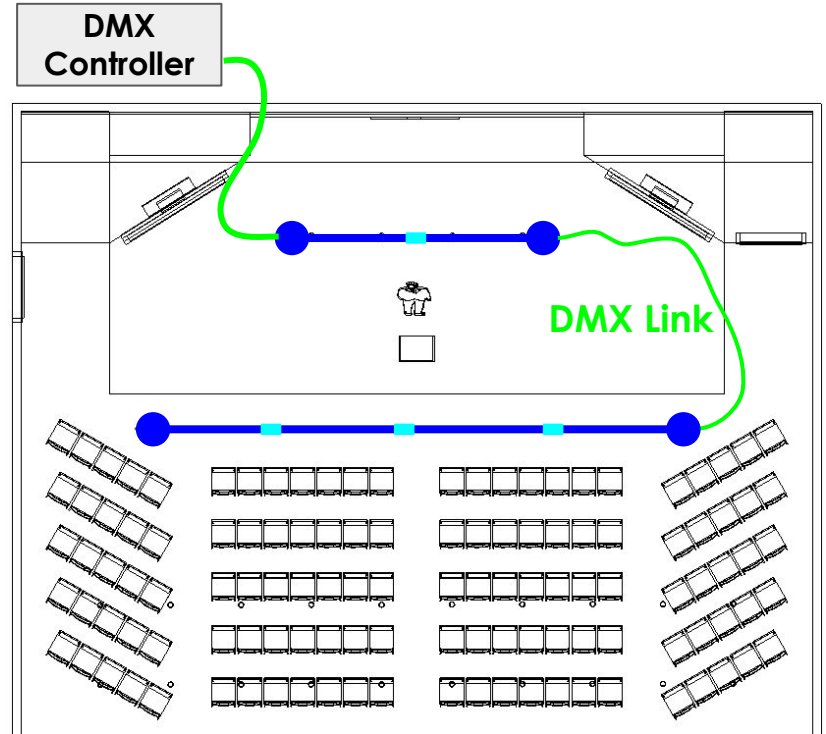

Track Layout & Wiring

Circuit	Electrical Values
Blue	680W / 5.8A

DMX Path	No. of Fixtures
1	8

Filex

1689 REGATTA BLVD, RICHMOND, CA 94804
(510) 620-5000 FAX: (510) 620-4100

PROJECT
Small Stage

DATE: 11/19/2018

Sheet 2 of 2