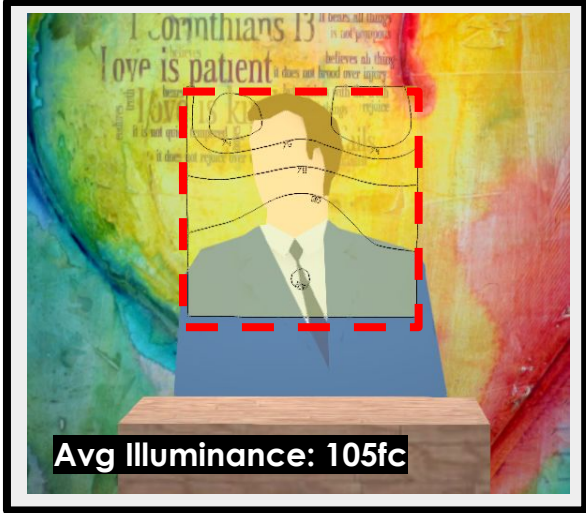

ILLUMINANCE VALUES

Speaker

Recommended illuminance at talent >80fc