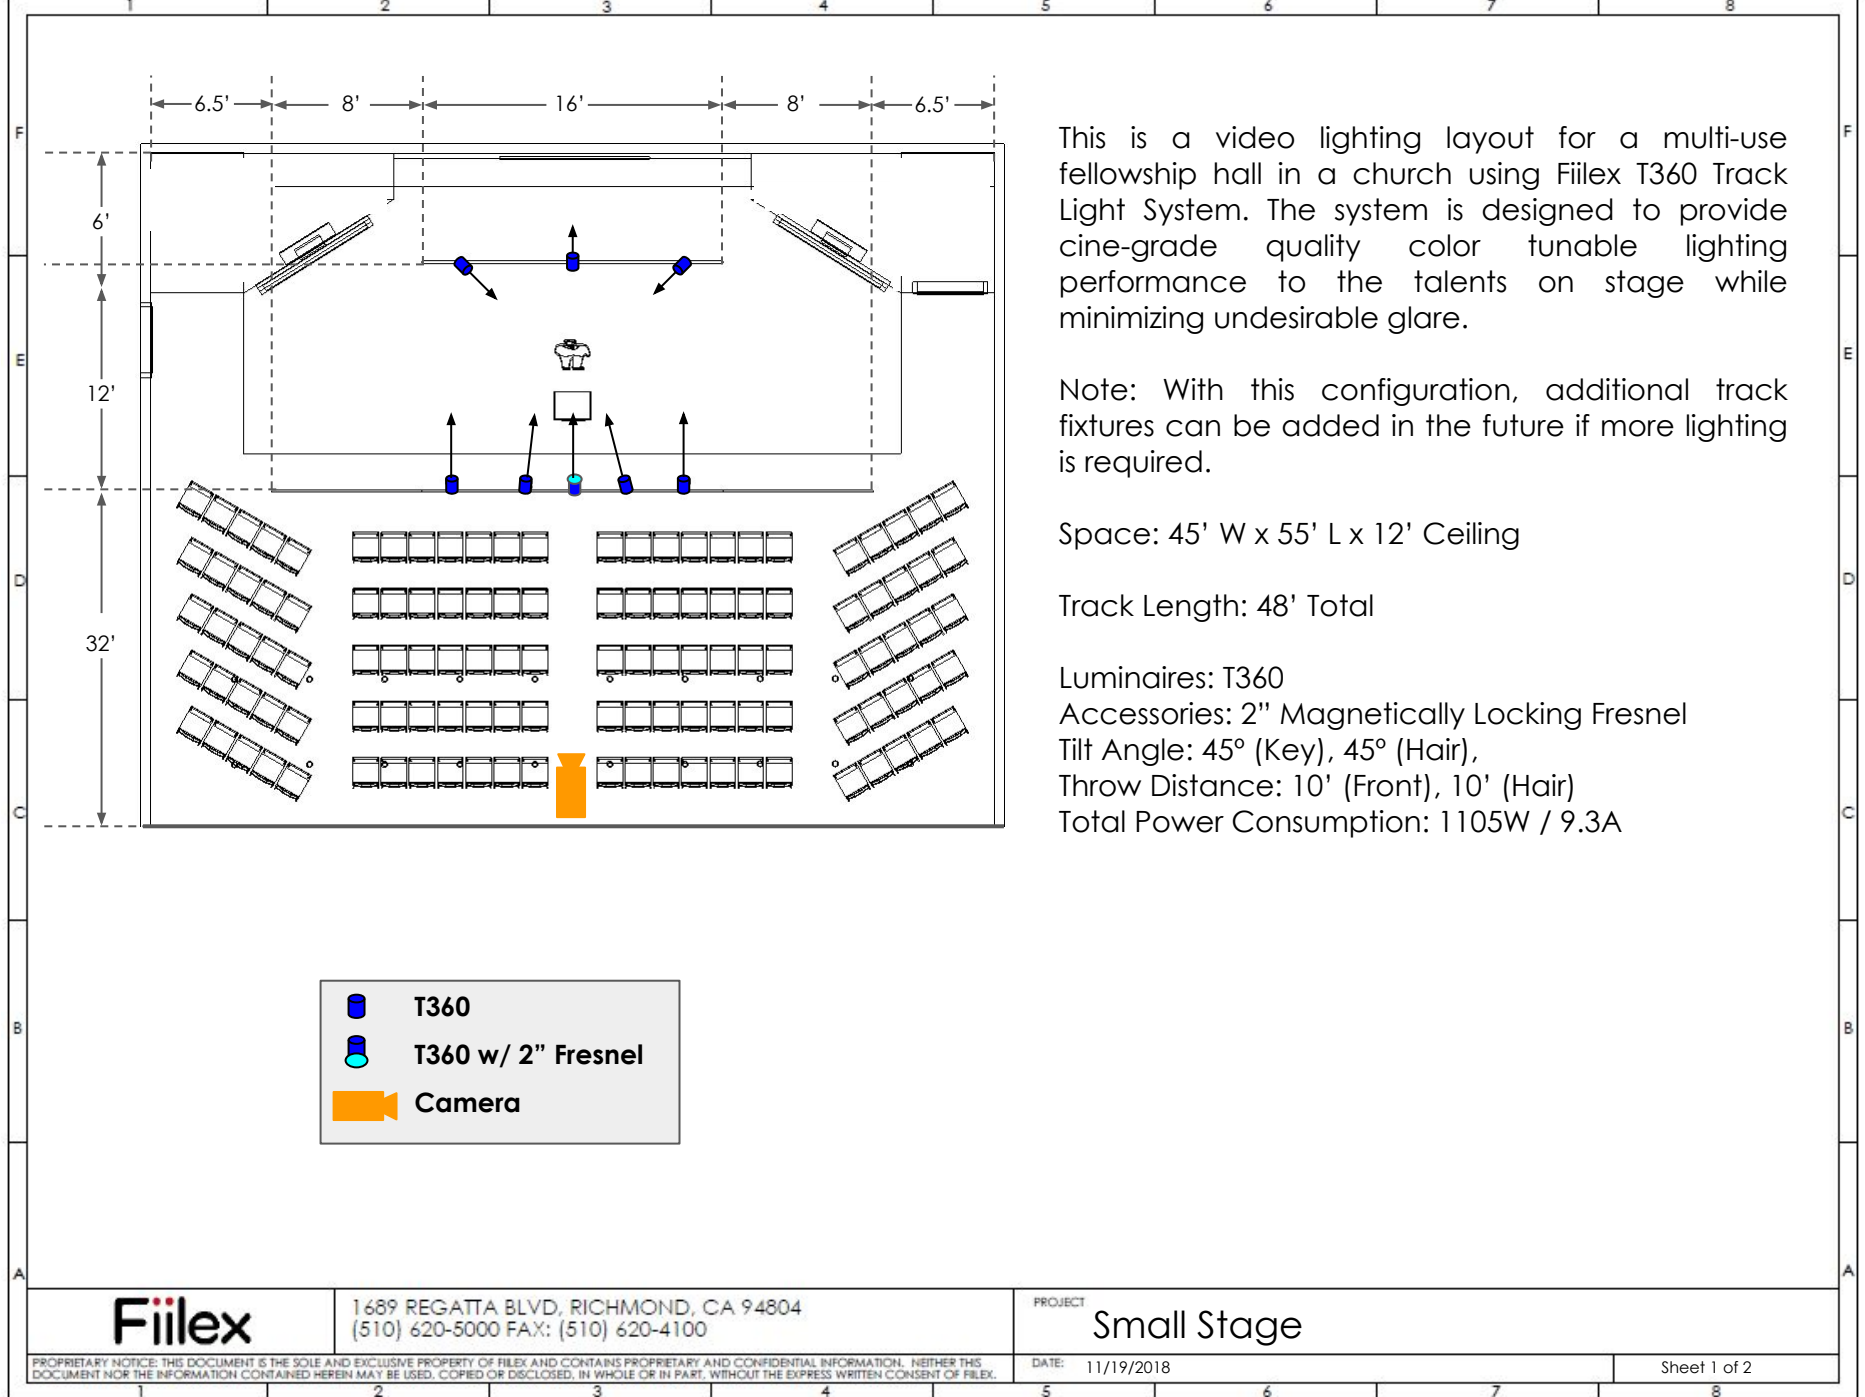

This is a video lighting layout for a multi-use fellowship hall in a church using Fiilex T360 Track Light System. The system is designed to provide cine-grade quality color tunable lighting performance to the talents on stage while minimizing undesirable glare.

Note: With this configuration, additional track fixtures can be added in the future if more lighting is required.

Space: 45' W x 55' L x 12' Ceiling

Track Length: 48' Total

Luminaires: T360

Accessories: 2" Magnetically Locking Fresnel

Tilt Angle: 45° (Key), 45° (Hair),

Throw Distance: 10' (Front), 10' (Hair)

Total Power Consumption: 1105W / 9.3A

	T360
	T360 w/ 2" Fresnel
	Camera