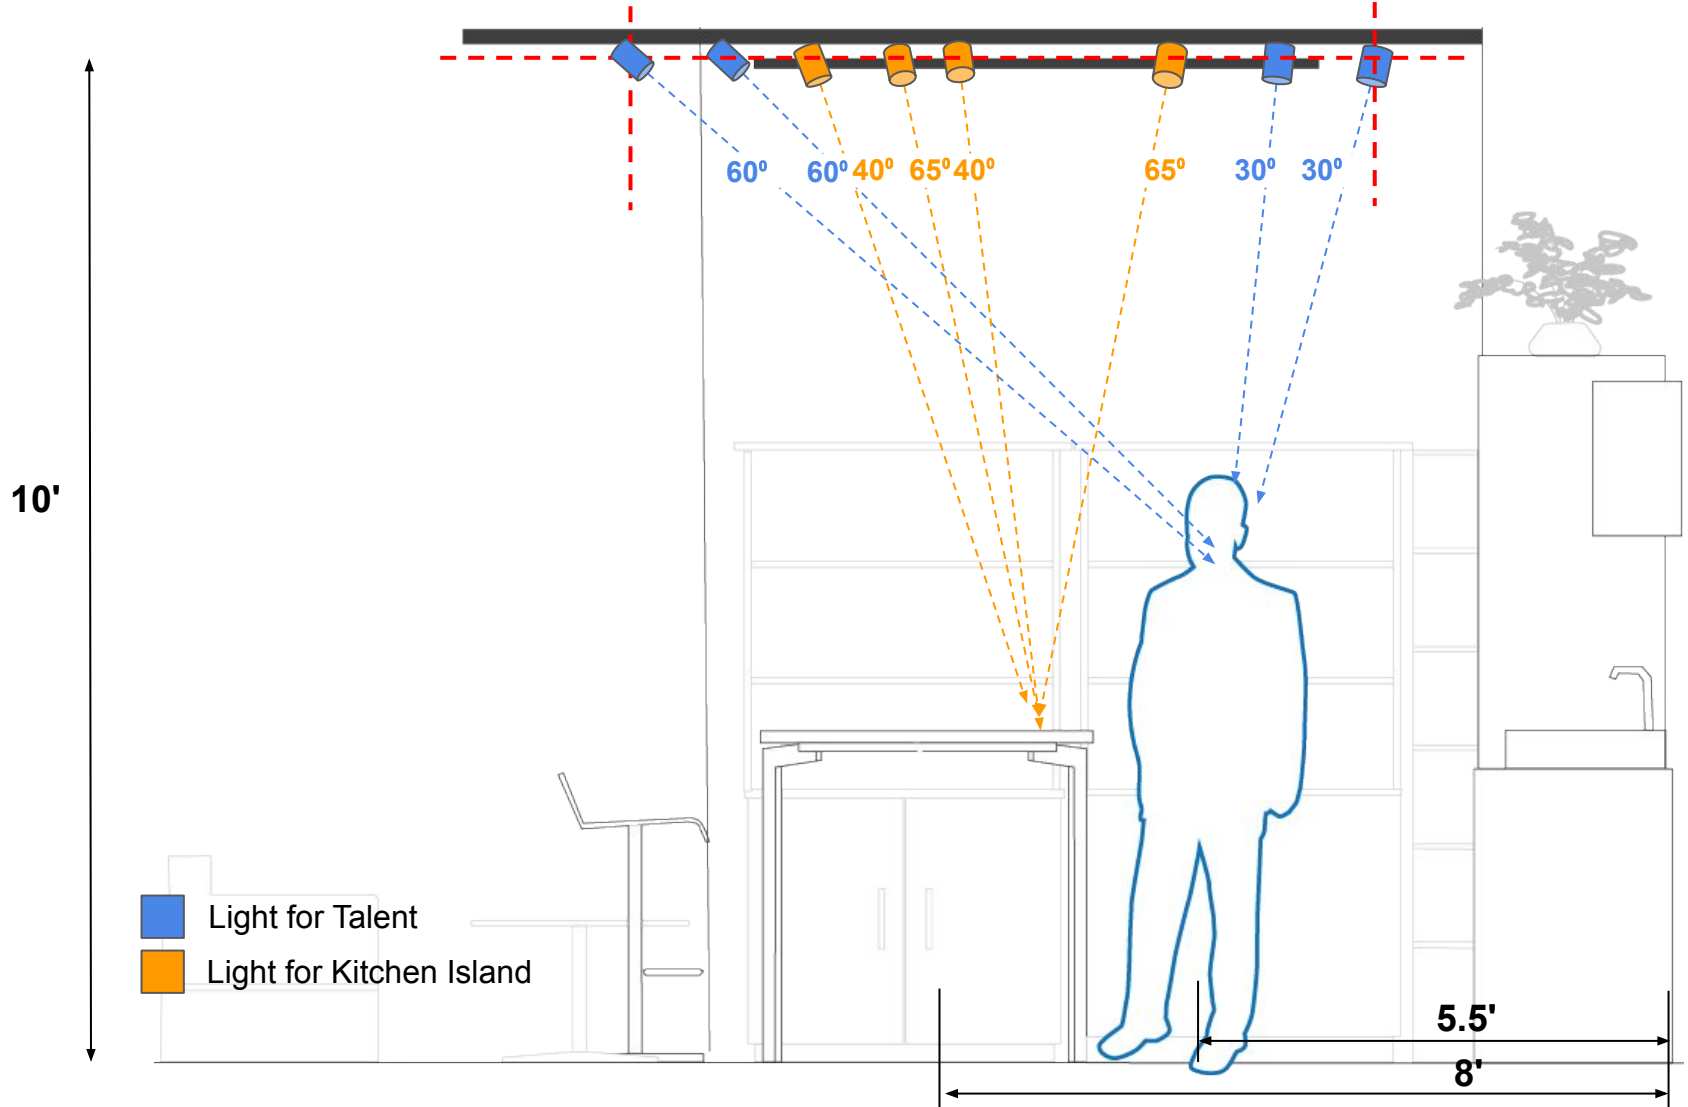

**10'(H) x 12'(W) x 8'(D)**

**KITCHEN**

**Fiilex**

FLX-R-101208-  
Kitchen-210416A

## Usage

Ceiling Height - 10'

Area Used - 10' X 20'

Electrical - 120V AC

# LIGHTING LAYOUT

- ① 12 ft TRACK (2x)
- ② 8 ft TRACK (3x)
- ③ L-COUPLER (3x)
- ④ LIVE END (2x)
- ⑤ END CAP (2x)
- ⑥ Fiilex Wall Controller
- ⑦  T360 PP w/2'' Fresnel (8x)

Track Design – 8' x 12' ( Rectangle )

# SIDE VIEW

Recommended front light tilt angle is between 30° - 60°