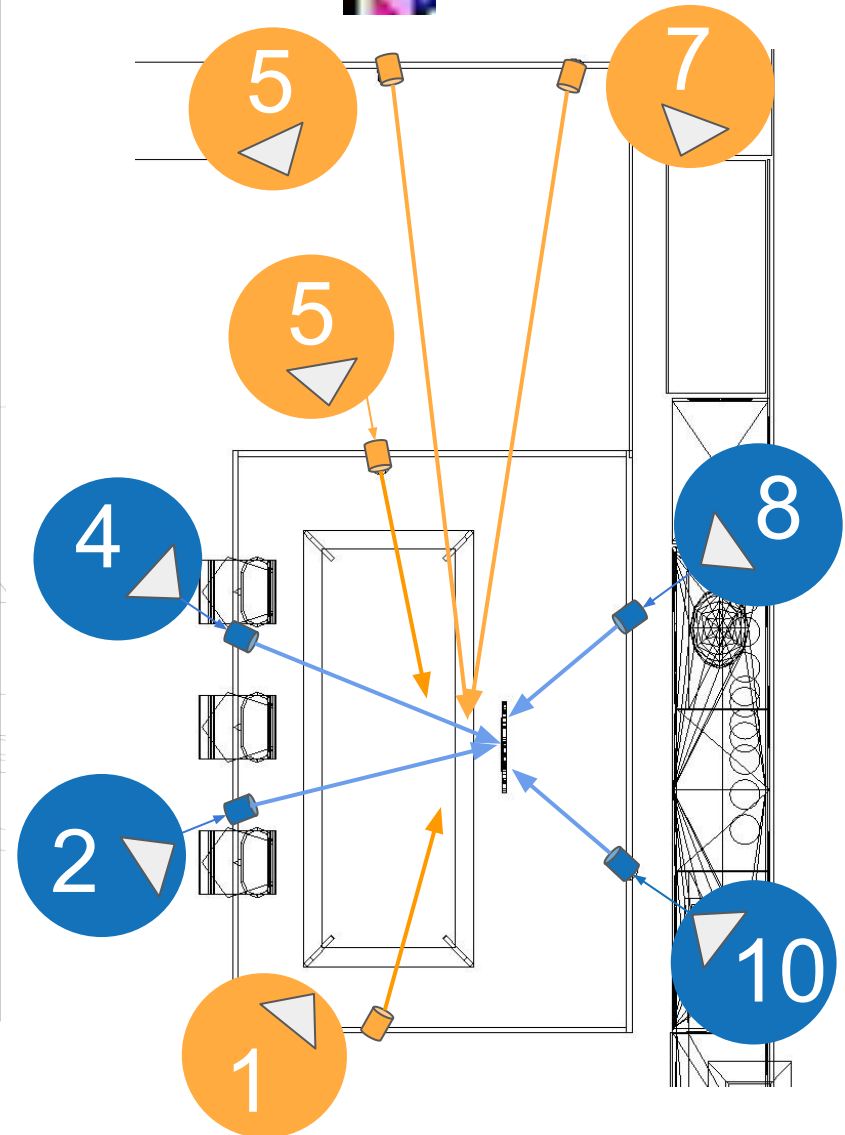

## Usage

Ceiling Height - 10'

Area Used - 10' X 20'

Electrical - 120V AC

# LIGHTING LAYOUT

- ① 12 ft TRACK (2x)
- ② 8 ft TRACK (3x)
- ③ L-COUPLER (3x)
- ④ LIVE END (2x)
- ⑤ END CAP (2x)
- ⑥ Fiilex Wall Controller
- ⑦  T360 PP w/2'' Fresnel (8x)

Track Design – 8' x 12' ( Rectangle )

# SIDE VIEW

Recommended front light tilt angle is between 30° - 60°

# LIGHTING BREAKDOWN

Tilt

Rotation