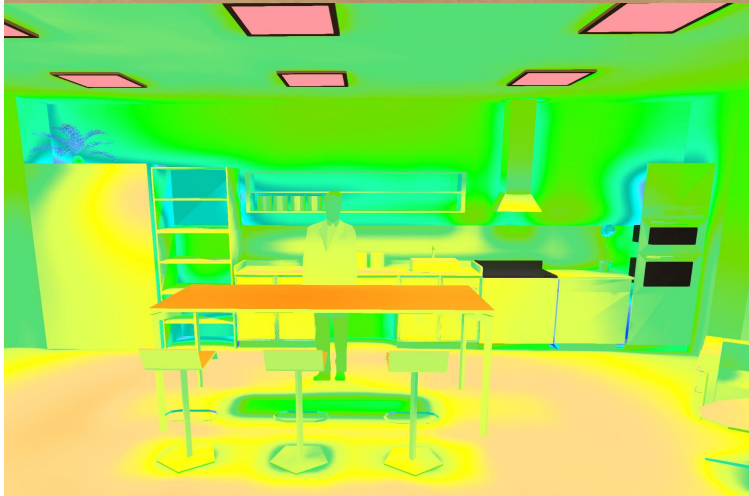

# ILLUMINANCE VALUES

Recommended illuminance at Talent > 120 fc

# HEAT MAP

Before

After