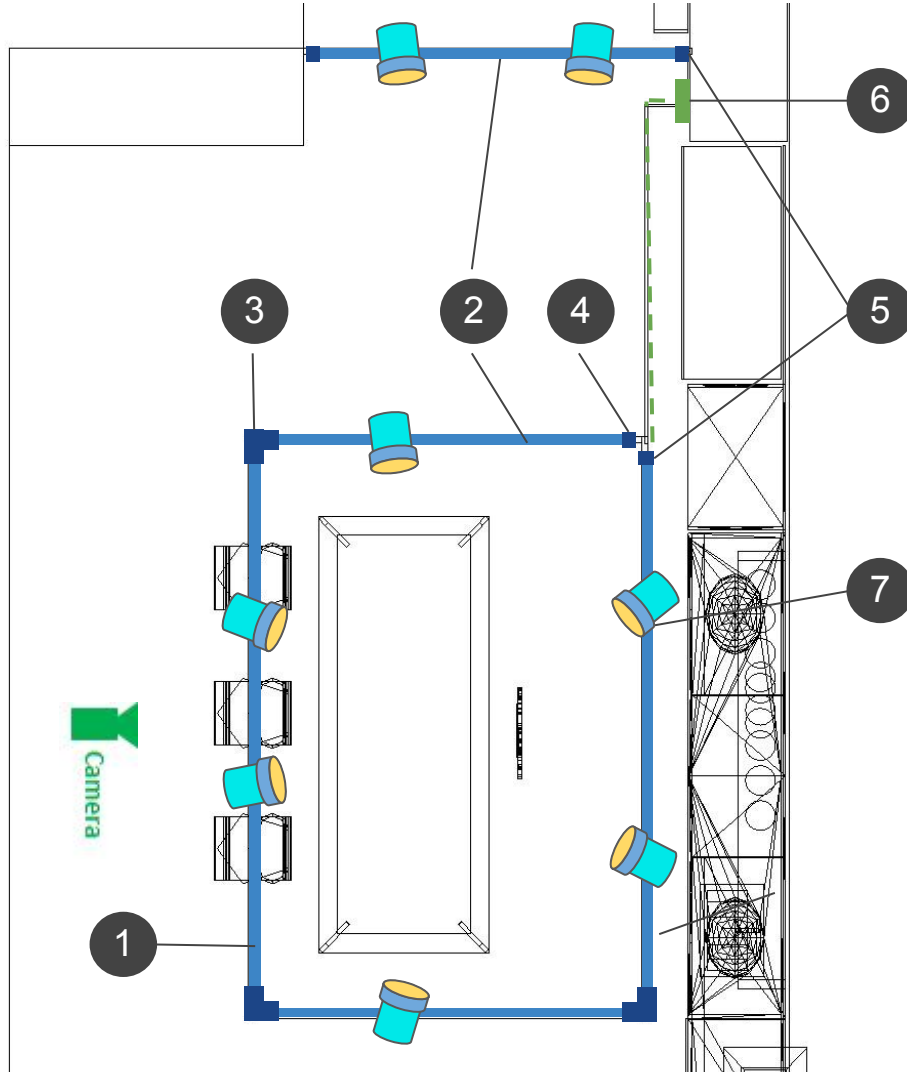

**10'(H) x 12'(W) x 8'(D)**

**KITCHEN**

**Fiilex**

FLX-R-101208-  
Kitchen-210416A

## Usage

Ceiling Height - 10'

Area Used - 10' X 20'

Electrical - 120V AC

# LIGHTING LAYOUT

- ① 12 ft TRACK (2x)
- ② 8 ft TRACK (3x)
- ③ L-COUPLER (3x)
- ④ LIVE END (2x)
- ⑤ END CAP (2x)
- ⑥ Fiilex Wall Controller
- ⑦  T360 PP w/2'' Fresnel (8x)

Track Design – 8' x 12' ( Rectangle )

# SIDE VIEW

Recommended front light tilt angle is between 30° - 60°