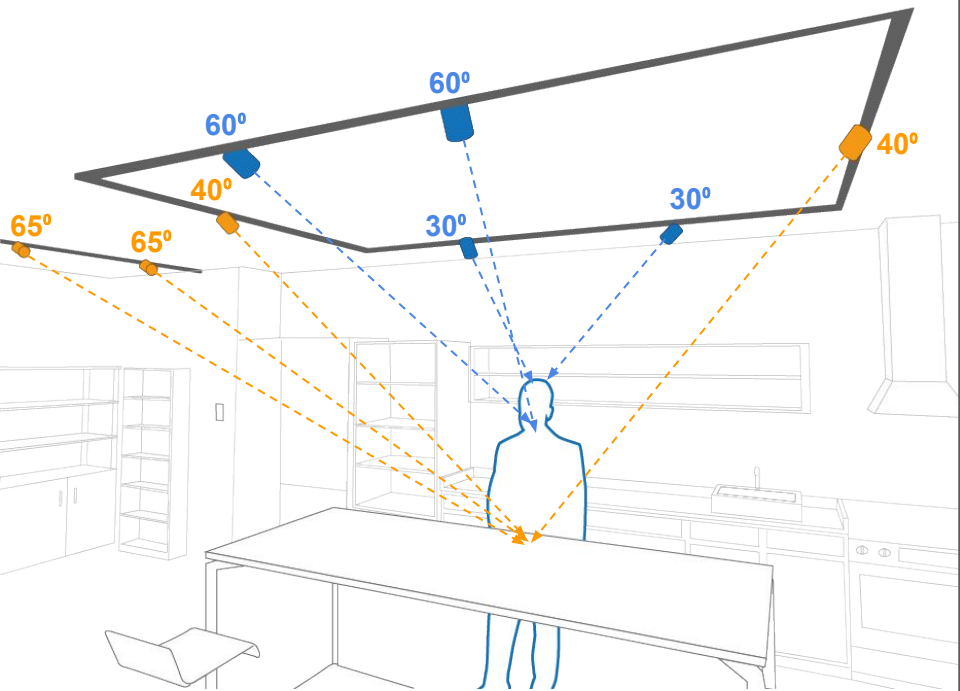

LIGHTING BREAKDOWN

Tilt