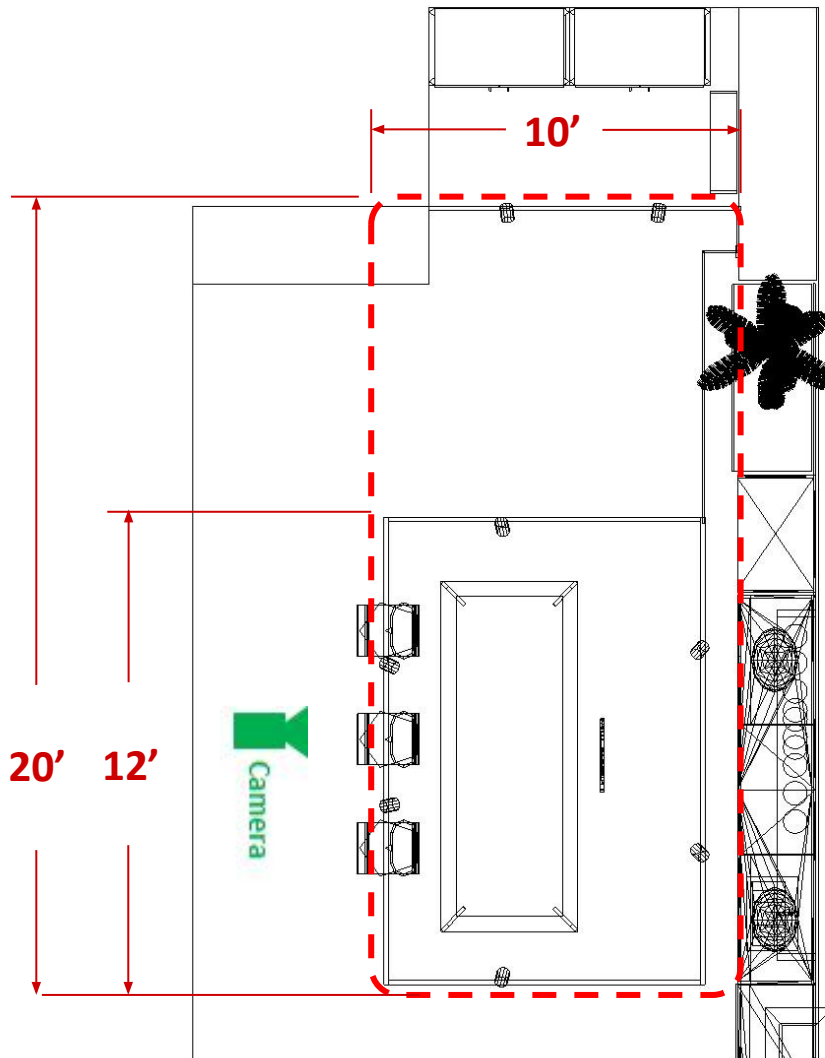

**10'(H) x 12'(W) x 8'(D)**

**KITCHEN**

**Fiilex**

FLX-R-101208-  
Kitchen-210416A

## Usage

Ceiling Height - 10'

Area Used - 10' X 20'

Electrical - 120V AC

# LIGHTING LAYOUT

- ① 12 ft TRACK (2x)
- ② 8 ft TRACK (3x)
- ③ L-COUPLER (3x)
- ④ LIVE END (2x)
- ⑤ END CAP (2x)
- ⑥ Fiilex Wall Controller
- ⑦  T360 PP w/2'' Fresnel (8x)

Track Design – 8' x 12' ( Rectangle )

# SIDE VIEW

Recommended front light tilt angle is between 30° - 60°