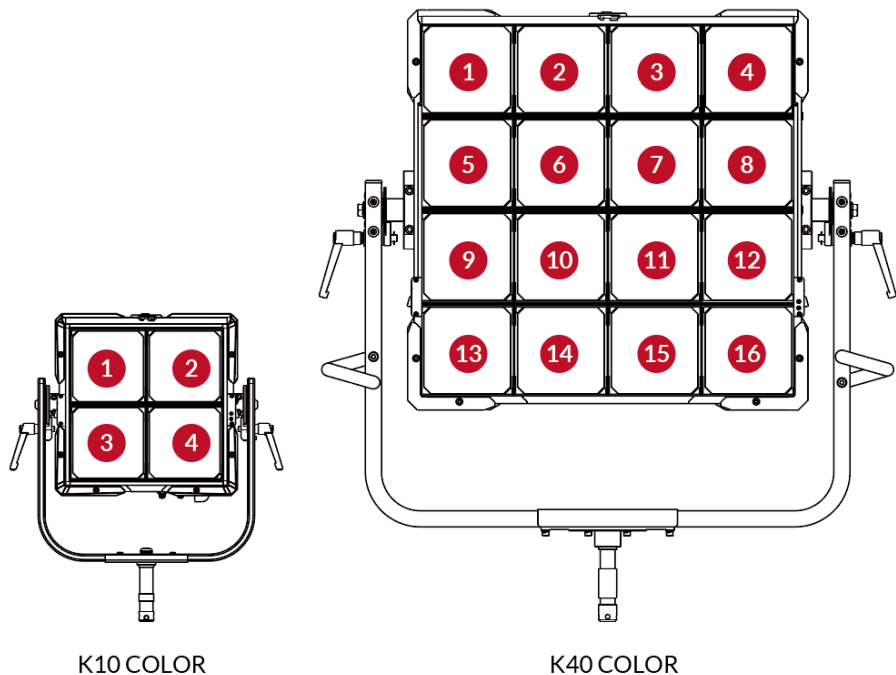

Ordering of Pixels

Seen from Front of Fixture