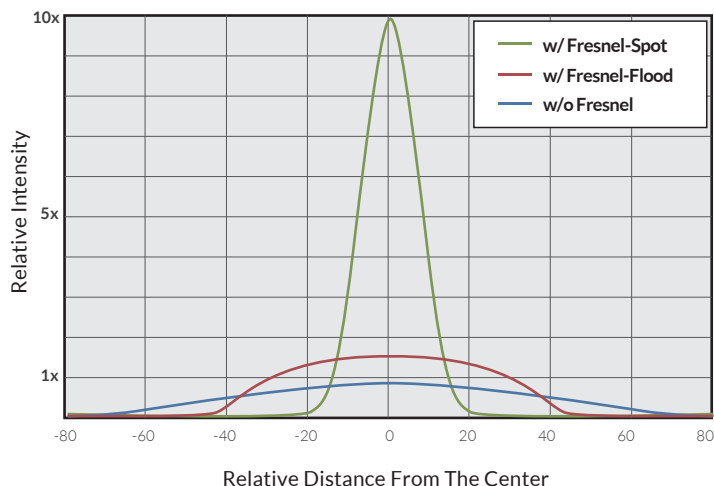

The **Q5 COLOR** is a 175W 5" LED Fresnel that generates high-quality full-color light output. This fixture uses the latest iteration of Fiilex's Dense Matrix LED technology to deliver color quality and optical versatility that are superior to previous generations of LED fresnels. With its wide spot/ flood range, smooth dimming to 0%, no flicker, and high CRI, the Q5 COLOR combines the extensive feature set of top-tier RGBW LEDs with the performance of a tungsten fresnel.

FEATURES

- High-CRI white light output (2000-10000K)
- 8 and 16-bit color modes: CCTRGBW, CCTHSI, CIExy, etc.
- 12°-55° spot/flood range with no optical aberrations
- V-mount power supply swaps easily with 26V batteries
- Removable fresnel for wider throw / softbox compatibility
- Extremely lightweight (≈7 lbs)
- Smooth and Sharp dimming modes
- DMX-controllable fan modes: Full, Variable, Silent, Off
- IP-X5 Rating (water resistant)
- 8-leaf barndoor cuts clean with no color splitting

BEAM PROFILE

SPECIFICATIONS

Fresnel Diameter	5"
Beam Angle	12°-55° with fresnel (80° without fresnel)
CCT Range	2000-10000K continuous tuning + magenta/green shift
CRI / TLCI	95 / 90 typical
Control Modes	CCT, HSI, RGBW, GEL, CCTRGBW, CCTHSI, CIExy, ICTHS, and more
Dimming	100 - 0% flicker free
Dimming Modes	Smooth, Sharp
Light Engine	DiCon Dense Matrix LED
Power Consumption	175W max AC 160W max DC
BTUs/hour	631 (BTUs/hour) max
DC Input	24-48V DC (via XLR-3)
AC Input	100 - 240V AC, 50~60Hz (via powerCON TRUE1)
DMX/RDM Port	XLR-5
USB Power Output	5V/1A (via USB-A)
Weight	Fixture: 7.3lbs / 3.3kg Power adapter: 2.6lbs / 1.2kg
Size (L x W x H)	7.8" x 11.1" x 15.7" / 19.7cm x 28.3cm x 39.7cm
Mount Type	Combo (baby stud female / junior stud male)
IP Rating	IP-X5 (water-resistant)
Thermal Design	Aluminum extrusion cooling system w/ fan
Operating Temperature	32 - 104°F / 0 - 40°C
Approved Regulatory Standards	cETLus, FCC, CE, UKCA, RoHS, WEEE