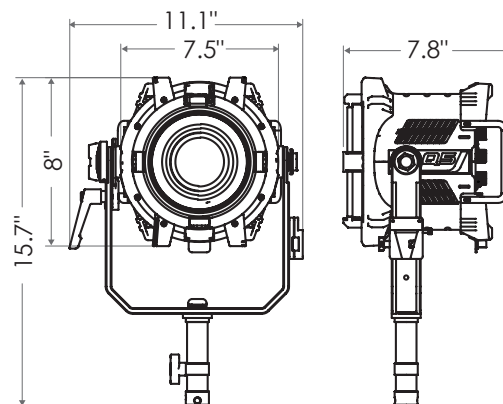

The **Q5 COLOR** is a 175W 5" LED Fresnel that generates high-quality full-color light output. This fixture uses the latest iteration of Fiilex's Dense Matrix LED technology to deliver color quality and optical versatility that are superior to previous generations of LED fresnels. With its wide spot/ flood range, smooth dimming to 0%, no flicker, and high CRI, the Q5 COLOR combines the extensive feature set of top-tier RGBW LEDs with the performance of a tungsten fresnel.

FEATURES

- High-CRI white light output (2000-10000K)
- 8 and 16-bit color modes: CCTRGBW, CCTHSI, CIExy, etc.
- 12°-55° spot/flood range with no optical aberrations
- V-mount power supply swaps easily with 26V batteries
- Removable fresnel for wider throw / softbox compatibility
- Extremely lightweight (≈7 lbs)
- Smooth and Sharp dimming modes
- DMX-controllable fan modes: Full, Variable, Silent, Off
- IP-X5 Rating (water resistant)
- 8-leaf barndoor cuts clean with no color splitting

BEAM PROFILE

SPECIFICATIONS

Fresnel Diameter	5"
Beam Angle	12°-55° with fresnel (80° without fresnel)
CCT Range	2000-10000K continuous tuning + magenta/green shift
CRI / TLCI	95 / 90 typical
Control Modes	CCT, HSI, RGBW, GEL, CCTRGBW, CCTHSI, CIExy, ICTHS, and more
Dimming	100 - 0% flicker free
Dimming Modes	Smooth, Sharp
Light Engine	DiCon Dense Matrix LED
Power Consumption	175W max AC 160W max DC
BTUs/hour	631 (BTUs/hour) max
DC Input	24-48V DC (via XLR-3)
AC Input	100 - 240V AC, 50~60Hz (via powerCON TRUE1)
DMX/RDM Port	XLR-5
USB Power Output	5V/1A (via USB-A)
Weight	Fixture: 7.3lbs / 3.3kg Power adapter: 2.6lbs / 1.2kg
Size (L x W x H)	7.8" x 11.1" x 15.7" / 19.7cm x 28.3cm x 39.7cm
Mount Type	Combo (baby stud female / junior stud male)
IP Rating	IP-X5 (water-resistant)
Thermal Design	Aluminum extrusion cooling system w/ fan
Operating Temperature	32 - 104°F / 0 - 40°C
Approved Regulatory Standards	cETLus, FCC, CE, UKCA, RoHS, WEEE