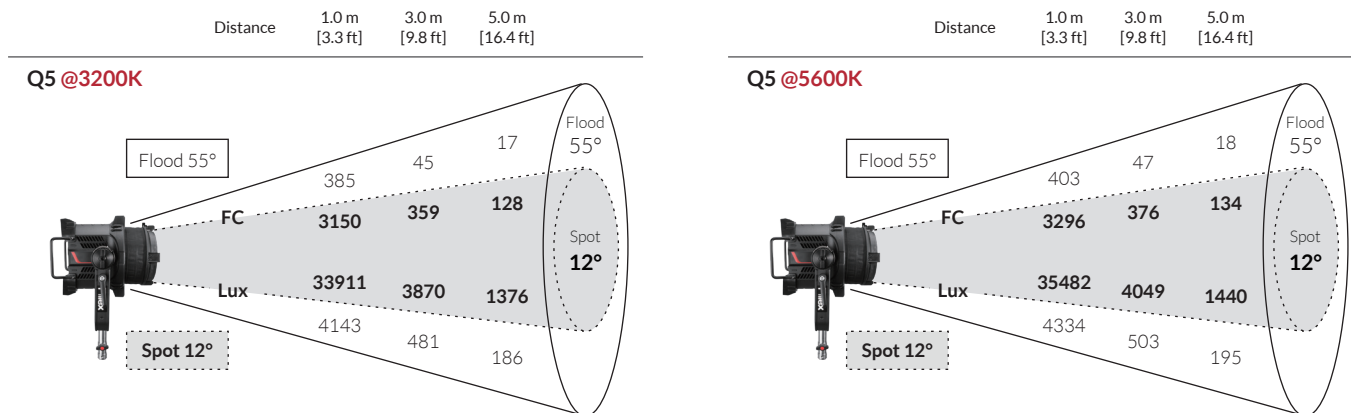

FEATURES

- High-CRI white light output (2000-10000K)
- 8 and 16-bit color modes: CCTRGBW, CCTHSI, CIExy, etc.
- 12°-55° spot/flood range with no optical aberrations
- V-mount power supply swaps easily with 26V batteries
- Removable fresnel for wider throw / softbox compatibility
- Extremely lightweight (≈7 lbs)
- Smooth and Sharp dimming modes
- DMX-controllable fan modes: Full, Variable, Silent, Off
- IP-X5 Rating (water resistant)
- 8-leaf barndoor cuts clean with no color splitting

BEAM PROFILE

SPECIFICATIONS

Fresnel Diameter	5"
Beam Angle	12°-55° with fresnel (80° without fresnel)
CCT Range	2000-10000K continuous tuning + magenta/green shift
CRI / TLCI	95 / 90 typical
Control Modes	CCT, HSI, RGBW, GEL, CCTRGBW, CCTHSI, CIExy, ICTHS, and more
Dimming	100 - 0% flicker free
Dimming Modes	Smooth, Sharp
Light Engine	DiCon Dense Matrix LED
Power Consumption	175W max AC 160W max DC
BTUs/hour	631 (BTUs/hour) max
DC Input	24-48V DC (via XLR-3)
AC Input	100 - 240V AC, 50~60Hz (via powerCON TRUE1)
DMX/RDM Port	XLR-5
USB Power Output	5V/1A (via USB-A)
Weight	Fixture: 7.3lbs / 3.3kg Power adapter: 2.6lbs / 1.2kg
Size (L x W x H)	7.8" x 11.1" x 15.7" / 19.7cm x 28.3cm x 39.7cm
Mount Type	Combo (baby stud female / junior stud male)
IP Rating	IP-X5 (water-resistant)
Thermal Design	Aluminum extrusion cooling system w/ fan
Operating Temperature	32 - 104°F / 0 - 40°C
Approved Regulatory Standards	cETLus, FCC, CE, UKCA, RoHS, WEEE

PHOTOMETRIC DATA

OPTIONAL ACCESSORIES

5" Speed Ring

D-Tap Cable, 18" Curled

DC Jumper Cable, 6 ft

OCTA3 Softbox