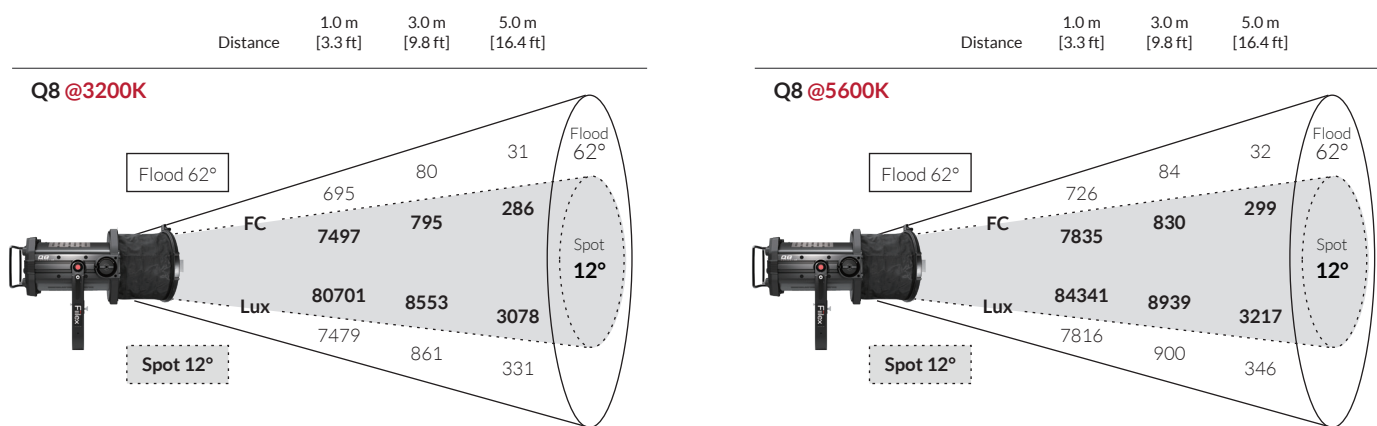

SPECIFICATIONS

Fresnel Diameter	8"
Beam Angle	12°- 62°
CCT Range	2000-10000K continuous tuning + magenta/green shift
CRI / TLCI	95 / 90 typical
Control Modes	CCT, HSI, RGBW, GEL, CCTRGBW, CCTHSI, CIExy, ICTHS, and more
Dimming	100 - 0% flicker free
Dimming Modes	Smooth, Sharp
Light Engine	DiCon Dense Matrix LED
Power Consumption	320W max AC | 300W max DC
BTUs/hour	1091 (BTUs/hour) max
DC Input	48V DC (via XLR-3)
AC Input	100 - 240V AC, 50 ~ 60Hz (via powerCON TRUE1)
DMX/ RDM Port	XLR-5
Wireless Control	Integrated LumenRadio CRMX TimoTwo
Ethernet	sACN, ArtNet (via RJ45)
USB Power Output	5V/1A (via USB-A)
Weight	Fixture: 17 lbs / 7.7kg (includes yoke) | Power adapter: 4.8 lbs/2.2kg
Size (L x W x H)	13.6" x 12.7" x 19.6" / 34.7cm x 32.3cm x 49.9cm
Mount Type	Combo (baby stud female / junior stud male)
IP Rating	IP-X5 (water-resistant)
Thermal Design	Aluminum extrusion cooling system w/ fan
Operating Temperature	32 - 104°F / 0 - 40°C
Approved Regulatory Standards	cETLus, FCC, CE, UKCA, RoHS, WEEE

PHOTOMETRIC DATA

OPTIONAL ACCESSORIES

DC Jumper Cable, 6 ft
FLXPSU-DCJ6-XLR3XLR3