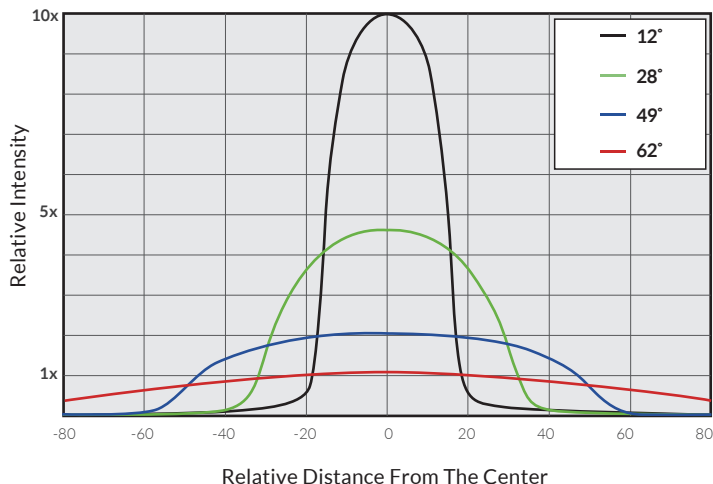

The **Q8 COLOR-LR** (LumenRadio) is a 320W 8" LED Fresnel that generates high-quality full-color light output. This fixture uses the latest iteration of Fiilex's Dense Matrix LED technology to deliver color fidelity and optical versatility that are superior to previous generations of LED fresnels. With an extremely wide spot/flood range, smooth dimming to 0%, no flicker, and high CRI, the Q8 COLOR-LR combines the extensive feature set of top-tier RGBW LEDs with the beauty and shapableness of a tungsten fresnel.

FEATURES

- High-CRI white light output (2000-10000K)
- 8 and 16-bit color modes: CCTRGBW, CCTHSI, CIExy, etc.
- 12°-62° spot/flood range with no optical aberrations
- 8-leaf barndoor cuts clean with no color splitting
- Smooth and Sharp dimming modes
- DMX-controllable fan modes: Full, Variable, Silent, Off
- IP-X5 Rating (water resistant)
- Wireless control via integrated LumenRadio

BEAM PROFILE

SPECIFICATIONS

Fresnel Diameter	8"
Beam Angle	12°- 62°
CCT Range	2000-10000K continuous tuning + magenta/green shift
CRI / TLCI	95 / 90 typical
Control Modes	CCT, HSI, RGBW, GEL, CCTRGBW, CCTHSI, CIExy, ICTHS, and more
Dimming	100 - 0% flicker free
Dimming Modes	Smooth, Sharp
Light Engine	DiCon Dense Matrix LED
Power Consumption	320W max AC 300W max DC
BTUs/hour	1091 (BTUs/hour) max
DC Input	48V DC (via XLR-3)
AC Input	100 - 240V AC, 50 ~ 60Hz (via powerCON TRUE1)
DMX/ RDM Port	XLR-5
Wireless Control	Integrated LumenRadio CRMX TimoTwo
Ethernet	sACN, ArtNet (via RJ45)
USB Power Output	5V/1A (via USB-A)
Weight	Fixture: 17 lbs / 7.7kg (includes yoke) Power adapter: 4.8 lbs/2.2kg
Size (L x W x H)	13.6" x 12.7" x 19.6" / 34.7cm x 32.3cm x 49.9cm
Mount Type	Combo (baby stud female / junior stud male)
IP Rating	IP-X5 (water-resistant)
Thermal Design	Aluminum extrusion cooling system w/ fan
Operating Temperature	32 - 104°F / 0 - 40°C
Approved Regulatory Standards	cETLus, FCC, CE, UKCA, RoHS, WEEE