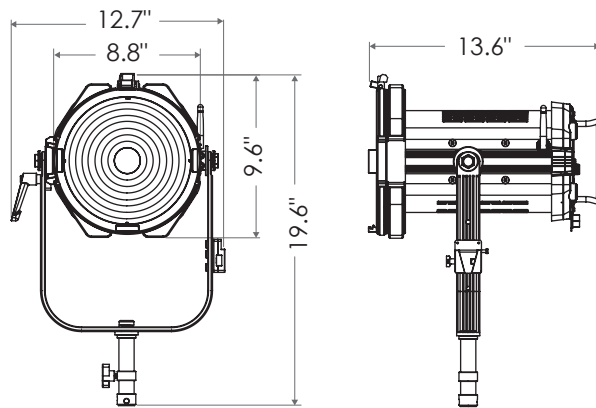

BEAM PROFILE

SPECIFICATIONS

Fresnel Diameter	8"
Beam Angle	12°- 62°
CCT Range	2000-10000K continuous tuning + magenta/green shift
CRI / TLCI	95 / 90 typical
Control Modes	CCT, HSI, RGBW, GEL, CCTRGBW, CCTHSI, CIExy, ICTHS, and more
Dimming	100 - 0% flicker free
Dimming Modes	Smooth, Sharp
Light Engine	DiCon Dense Matrix LED
Power Consumption	320W max AC 300W max DC
BTUs/hour	1091 (BTUs/hour) max
DC Input	48V DC (via XLR-3)
AC Input	100 - 240V AC, 50 ~ 60Hz (via powerCON TRUE1)
DMX/ RDM Port	XLR-5
Wireless Control	Integrated LumenRadio CRMX TimoTwo
Ethernet	sACN, ArtNet (via RJ45)
USB Power Output	5V/1A (via USB-A)
Weight	Fixture: 17 lbs / 7.7kg (includes yoke) Power adapter: 4.8 lbs/2.2kg
Size (L x W x H)	13.6" x 12.7" x 19.6" / 34.7cm x 32.3cm x 49.9cm
Mount Type	Combo (baby stud female / junior stud male)
IP Rating	IP-X5 (water-resistant)
Thermal Design	Aluminum extrusion cooling system w/ fan
Operating Temperature	32 - 104°F / 0 - 40°C
Approved Regulatory Standards	cETLus, FCC, CE, UKCA, RoHS, WEEE

PHOTOMETRIC DATA

OPTIONAL ACCESSORIES

RPU
FLXRPU

8" Speed Ring
FLXQ8CLR-SPRG1

DC Jumper Cable, 6 ft
FLXPSU-DCJ6-XLR3XLR3

OCTA4 Softbox
FLXQ8CLR-OCTA4