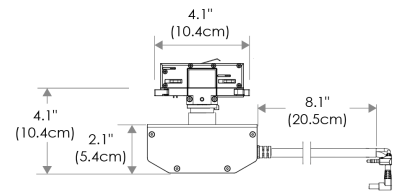

MECHANICAL FIGURES

PSP

US

Flood

Focus

PSP

EU

Flood

Focus