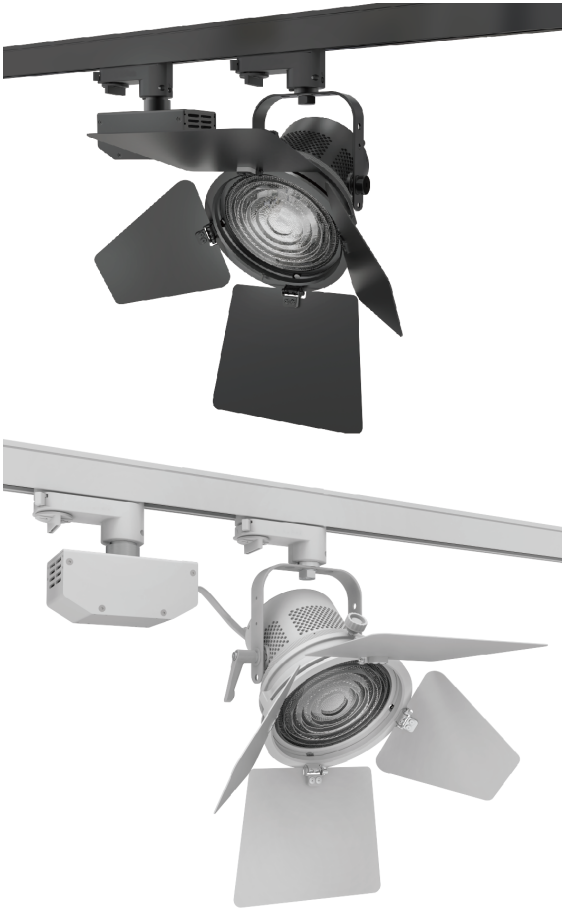

# P3F Fresnel Light (Track)

90W LED/ 15°- 45°

- Cine-Grade Light Quality
- Point-Source LED
- DMX Controllable
- 90W Power Draw
- Compact (< 8" of Vertical Space)