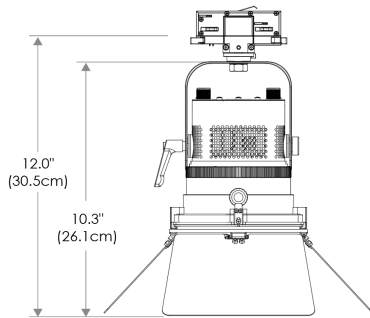

MECHANICAL FIGURES

PSP

US

Flood

Focus

PSP

EU

Flood

Focus