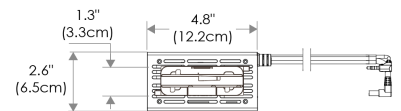

MECHANICAL FIGURES

PSP

US

Flood

Focus

PSP

EU

Flood

Focus