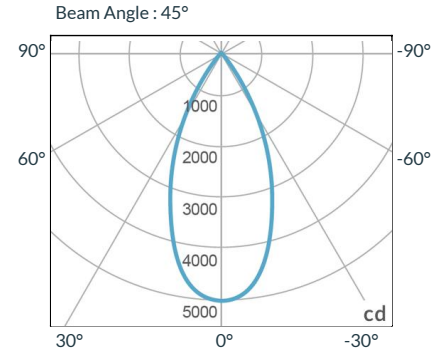

## PHOTOMETRIC DATA

### Focus

Distance		3' (~0.9 m)	10' (~3.0 m)	15' (~4.6 m)
@3200K	fc	2604	241	117
	lux	28027	2591	1257
@5600K	fc	2690	249	121
	lux	28960	2678	1299
Beam Diameter		Ø 0.8' (~0.2m)	Ø 2.6' (~0.8m)	Ø 4.1' (~1.2m)

### Flood

Distance		3' (~0.9 m)	10' (~3.0 m)	15' (~4.6 m)
@3200K	fc	546	54	29
	lux	5876	578	314
@5600K	fc	564	55	30
	lux	6071	597	324
Beam Diameter		Ø 2.2' (~0.7m)	Ø 7.4' (~2.3m)	Ø 11.4' (~3.5m)