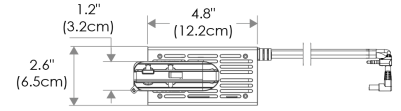

MECHANICAL FIGURES

PSP

US

Flood

Focus

PSP

EU

Flood

Focus