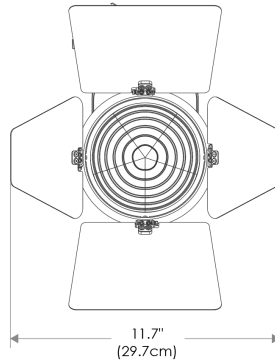

MECHANICAL FIGURES

PSP

US

Flood