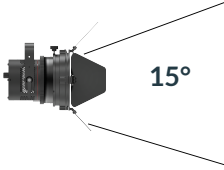

### Focus

Distance		3' (~0.9 m)	10' (~3.0 m)	15' (~4.6 m)
@3200K	fc	2604	241	117
	lux	28027	2591	1257
@5600K	fc	2690	249	121
	lux	28960	2678	1299
Beam Diameter		Ø 0.8' (~0.2m)	Ø 2.6' (~0.8m)	Ø 4.1' (~1.2m)