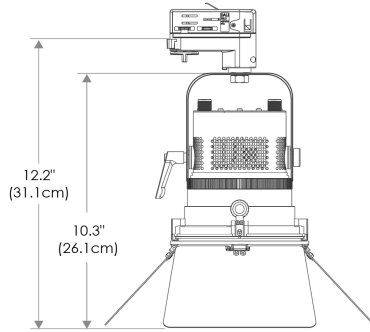

MECHANICAL FIGURES

PSP

US

Flood