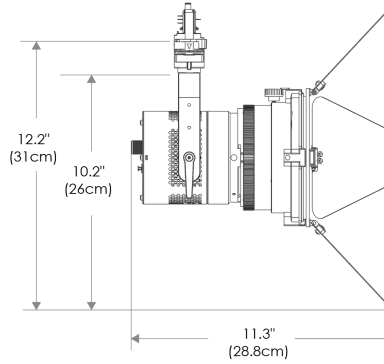

MECHANICAL FIGURES

PSP

US

Flood

Focus

PSP

EU

Flood

Focus