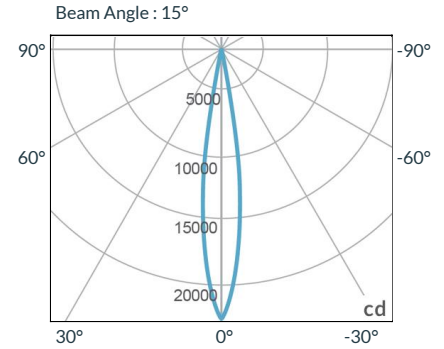

## PHOTOMETRIC DATA

### Focus

Distance		3' (~0.9 m)	10' (~3.0 m)	15' (~4.6 m)
@3200K	fc	2604	241	117
	lux	28027	2591	1257
@5600K	fc	2690	249	121
	lux	28960	2678	1299
Beam Diameter		Ø 0.8' (~0.2m)	Ø 2.6' (~0.8m)	Ø 4.1' (~1.2m)