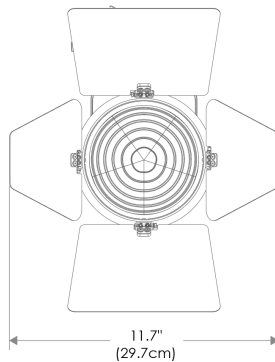

MECHANICAL FIGURES

PSP

US

Flood

Focus

PSP

EU

Flood

Focus