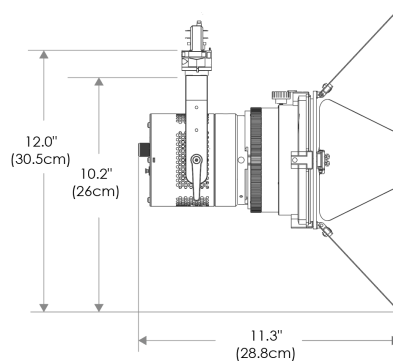

MECHANICAL FIGURES

PSP

US

Flood

Focus

PSP

EU

Flood

Focus