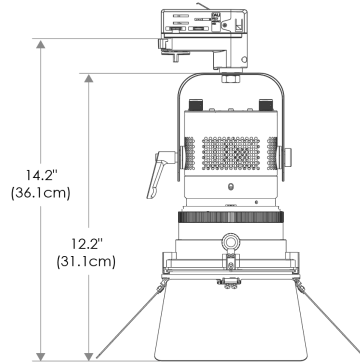

MECHANICAL FIGURES

PSP

US

Flood

Focus

PSP

EU

Flood

Focus