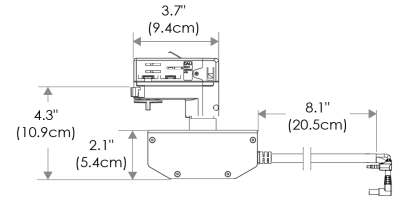

MECHANICAL FIGURES

PSP

US

Flood

Focus

PSP

EU

Flood

Focus