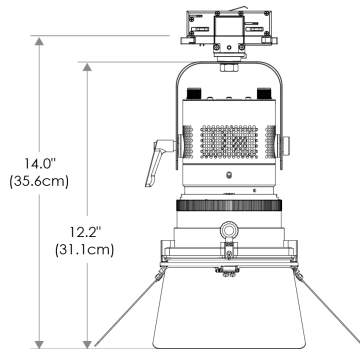

MECHANICAL FIGURES

PSP

US

Flood

Focus

PSP

EU

Flood

Focus