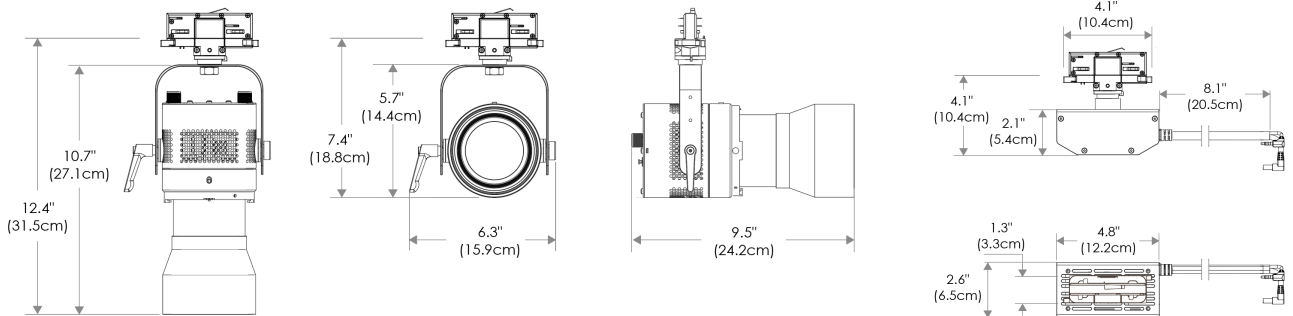

MECHANICAL FIGURES

PSP

US

PSP

EU

TILT/ROTATION

* Tilt/rotation applies to all options.

PHOTOMETRIC DATA

| Distance | | 3' (~0.9 m) | 10' (~3.0 m) | 15' (~4.6 m) |
|---------------|-----|-------------------|-------------------|-------------------|
| @3200K | fc | 1267 | 106 | 53 |
| | lux | 13638 | 1141 | 571 |
| @5600K | fc | 1309 | 110 | 55 |
| | lux | 14090 | 1185 | 593 |
| Beam Diameter | | Ø 1.0' (~0.3m) | Ø 3.5' (~1.1m) | Ø 5.3' (~1.6m) |