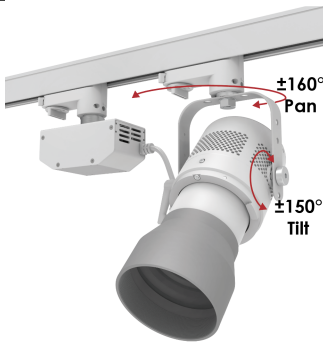

P3S Spot Light (Track)

90W LED/ 20°

- Cine-Grade Light Quality
- Point-Source LED
- DMX Controllable
- 90W Power Draw
- Compact (< 8" of Vertical Space)

ORDERING GUIDE

FLXP3S - - - **TOX** - **PSP** -

Mode

Power Supply & Control

PSP Power Supply w/ Pass-Through DMX

Plug/Connection

US US 120V
EU EU 220V

SPECIFICATIONS

| | |
|------------------------------------|-----------------------------------|
| Beam Angle | 20° |
| CRI / TLCI | 95/90 typical |
| Dimming | 100% - 0% flicker free |
| AC Power Draw | 90W max |
| AC Input | 100 - 240V AC, 50 - 60Hz |
| Control | Manual, DMX512 |
| Cooling | Fan Cooled |
| Acoustic Noise | 19 dBA (Auto Mode) |
| Operating Temp. | 32 - 104°F (0 - 40°C) |
| Weight (Fixture + Power Supply) | 3.4lb / 1.6kg |
| Approved Regulatory Standards | cETLus, FCC, CE, UKCA, RoHS, WEEE |

MECHANICAL FIGURES

PSP

US

PSP

EU

TILT/ROTATION

* Tilt/rotation applies to all options.

PHOTOMETRIC DATA