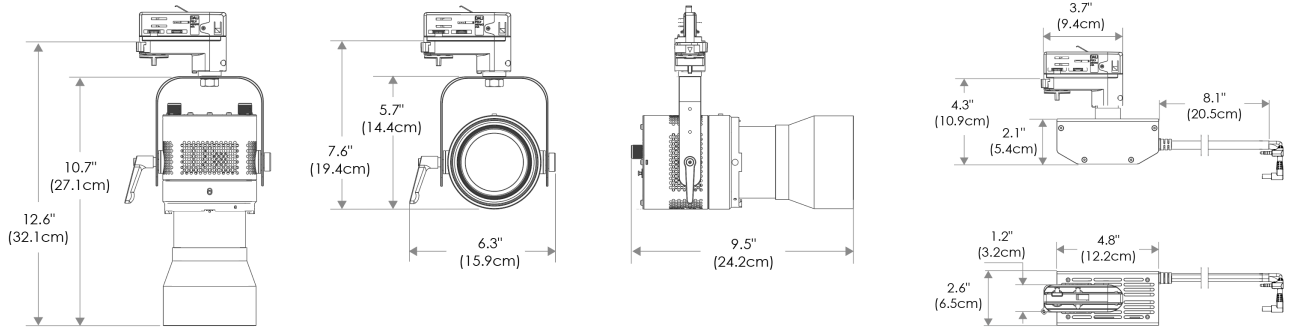

Power Supply & Control

PSP Power Supply w/ Pass-Through DMX

Plug/Connection

US US 120V
EU EU 220V

SPECIFICATIONS

| | |
|------------------------------------|-----------------------------------|
| Beam Angle | 20° |
| CRI / TLCI | 95/90 typical |
| Dimming | 100% - 0% flicker free |
| AC Power Draw | 90W max |
| AC Input | 100 - 240V AC, 50 - 60Hz |
| Control | Manual, DMX512 |
| Cooling | Fan Cooled |
| Acoustic Noise | 19 dBA (Auto Mode) |
| Operating Temp. | 32 - 104°F (0 - 40°C) |
| Weight (Fixture + Power Supply) | 3.4lb / 1.6kg |
| Approved Regulatory Standards | cETLus, FCC, CE, UKCA, RoHS, WEEE |

MECHANICAL FIGURES

PSP

US

PSP

EU

TILT/ROTATION

* Tilt/rotation applies to all options.

PHOTOMETRIC DATA

| Distance | | 3' (~0.9 m) | 10' (~3.0 m) | 15' (~4.6 m) |
|---------------|-----|-------------------|-------------------|-------------------|
| @3200K | fc | 1267 | 106 | 53 |
| | lux | 13638 | 1141 | 571 |
| @5600K | fc | 1309 | 110 | 55 |
| | lux | 14090 | 1185 | 593 |
| Beam Diameter | | Ø 1.0' (~0.3m) | Ø 3.5' (~1.1m) | Ø 5.3' (~1.6m) |