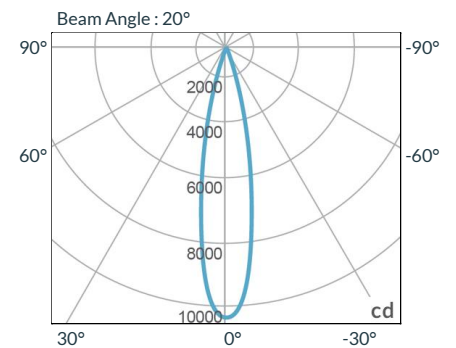

MECHANICAL FIGURES

PSP

US

PSP

EU

TILT/ROTATION

* Tilt/rotation applies to all options.

PHOTOMETRIC DATA

| Distance | | 3' (~0.9 m) | 10' (~3.0 m) | 15' (~4.6 m) |
|---------------|-----|-------------------|-------------------|-------------------|
| @3200K | fc | 1267 | 106 | 53 |
| | lux | 13638 | 1141 | 571 |
| @5600K | fc | 1309 | 110 | 55 |
| | lux | 14090 | 1185 | 593 |
| Beam Diameter | | Ø 1.0' (~0.3m) | Ø 3.5' (~1.1m) | Ø 5.3' (~1.6m) |