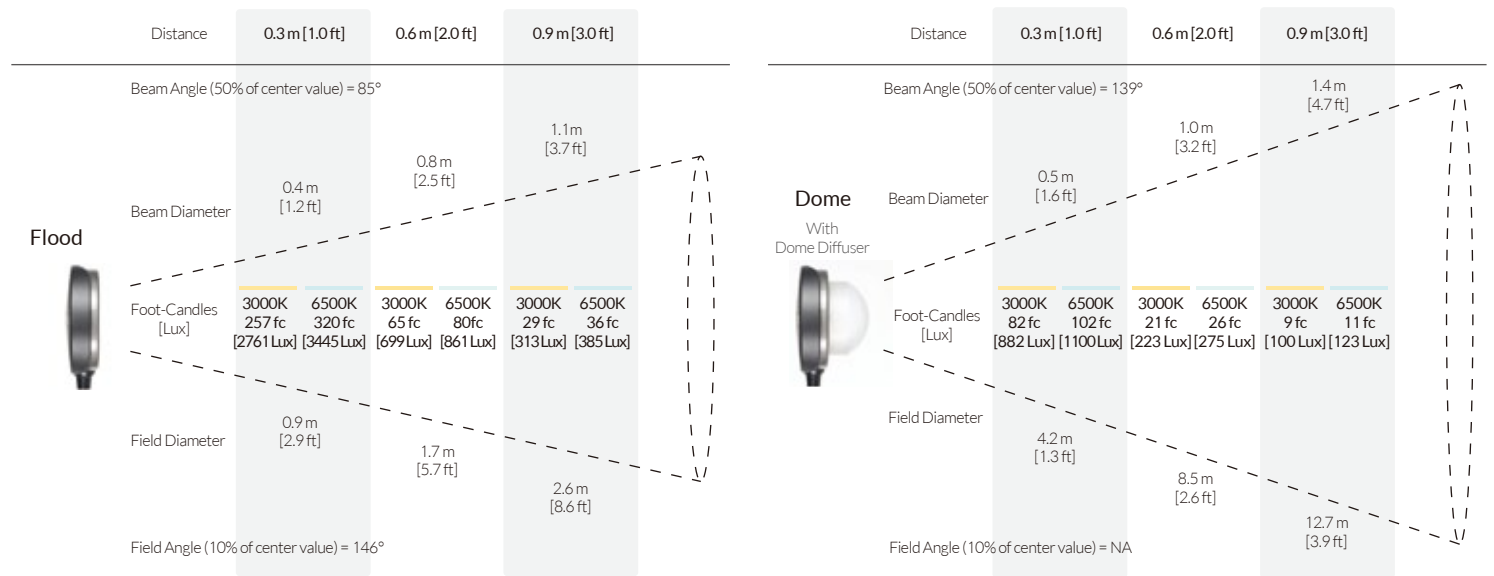

SPECTRAL DATA

CRI Measurement*	R1	R2	R3	R4	R5	R6	R7	R8	R9	R10	R11	R12	R13	R14	R15	CRI Ra**	CRI Extended**
3000K	97	97	94	96	95	95	97	92	74	86	93	79	95	95	93	95	92
4000K	97	99	98	93	94	96	95	92	76	91	91	76	96	98	94	95	92
5000K	96	98	98	90	93	95	93	90	73	92	89	73	96	99	92	94	91
6500K	95	98	97	89	92	95	92	89	70	93	88	76	95	99	91	93	91

*Values in this table are typical.

**CRI Ra is the averaged result of R1 to R8, CRI Extended is the averaged value of R1 to R15.

PHOTOMETRIC DATA

SPECIFICATIONS

Size	6.8" (Width) x 27.2" (Height)
Weight	2.76 lbs / 1.25 kg
LED	Dense Matrix LED
Thermal Design	Passive Cooling
CCT Range	3000K / 4000K / 5000K / 6500K
Dimming	Continuous Between 100%-20%
CRI	≥90
Power Consumption	11-13W Max
Power Input	12-28V DC ±5%
AC Adapter	100-240V AC, 50 - 60Hz (Input) / 24 VDC, 1A, 24 W (Output)
Operating Temperature	32° - 104°F / 0 - 40° C