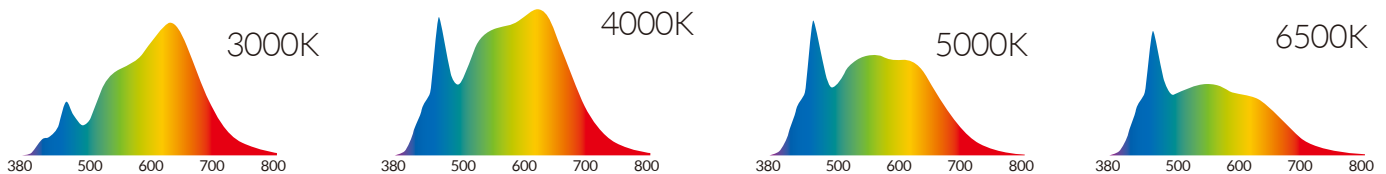

REDEFINE SPECULAR

Let Fiilex V70 LED Viewing Lamp transform your desk into a color viewing workstation. At a fraction of the size and cost of traditional viewing stations, the V70 offers the same clean D50 and D65 light used by professionals to evaluate and compare colors in prints, paints, and fabrics. Its high CRI guarantees that your colors will look beautiful, and four color temperature settings (3000K, 4000K, 5000K, 6500K, accurate to +/-100K) let you assess your work in a variety of lighting conditions. The V70 includes a low profile Dome Diffuser and is compatible with many other Fiilex accessories, giving you even greater versatility in image viewing. Operated by three touch controls, this sleek lamp allows you to turn the light on/off, dim the light smoothly, and change the color setting. Streamline your color-critical workflow with the V70, the perfect addition to the modern image maker's office.

SPECTRAL DATA

CRI Measurement*	R1	R2	R3	R4	R5	R6	R7	R8	R9	R10	R11	R12	R13	R14	R15	CRI Ra**	CRI Extended**
3000K	97	97	94	96	95	95	97	92	74	86	93	79	95	95	93	95	92
4000K	97	99	98	93	94	96	95	92	76	91	91	76	96	98	94	95	92
5000K	96	98	98	90	93	95	93	90	73	92	89	73	96	99	92	94	91
6500K	95	98	97	89	92	95	92	89	70	93	88	76	95	99	91	93	91

*Values in this table are typical.

**CRI Ra is the averaged result of R1 to R8, CRI Extended is the averaged value of R1 to R15.

PHOTOMETRIC DATA

SPECIFICATIONS

Size	6.8" (Width) x 27.2" (Height)
Weight	2.76 lbs / 1.25 kg
LED	Dense Matrix LED
Thermal Design	Passive Cooling
CCT Range	3000K / 4000K / 5000K / 6500K
Dimming	Continuous Between 100%-20%
CRI	≥90
Power Consumption	11-13W Max
Power Input	12-28V DC ±5%
AC Adapter	100-240V AC, 50 - 60Hz (Input) / 24 VDC, 1A, 24 W (Output)
Operating Temperature	32° - 104°F / 0 - 40° C